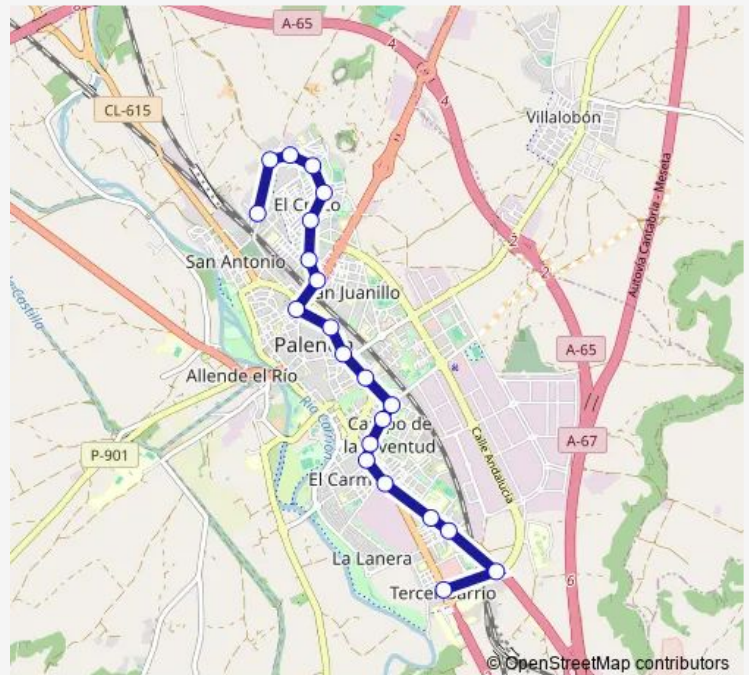

Paseo Del Otero(Plaza) -P

Paseo Del Otero(Iglesia)-P

Paseo Del Otero(Ave Maria)-P

Villacasares(Esq.Av.Santand)-P

Plaza De Leon-P

Casado Del Alisal(Fte.U.Mul)-P

Casado Alisal(Hotel)-P

Manuel Rivera(Esq.Salon)-P

Av.Madrid(Camp.Univ-H.S.Jos)

Route schedule

El Valle -P — Av.Madrid(Camp.Univ-H.S.Jos)

Monday 06:30-22:10

Tuesday 06:30-22:10

Wednesday 06:30-22:10

Thursday 06:30-22:10

Friday 06:30-22:10

Saturday 06:30-22:50

Sunday 08:15-22:15

Route info

Direction: El Valle -P

Stops: 21

Trip Duration: 0 hour 30 min

ALSA - L2i Bus time schedules and route maps are available in an offline PDF at [busmaps.com](https://busmaps.com). Use the [busmaps.com](https://busmaps.com) website to see live bus times, train schedule or subway schedule, and step-by-step directions for all public transit in Palencia

The schedule is provided in the local timezone. Times with "(+1)" indicate departures on the next day.

PDF file created on 2025-01-16

2024 BusMaps.com - All Rights Reserved