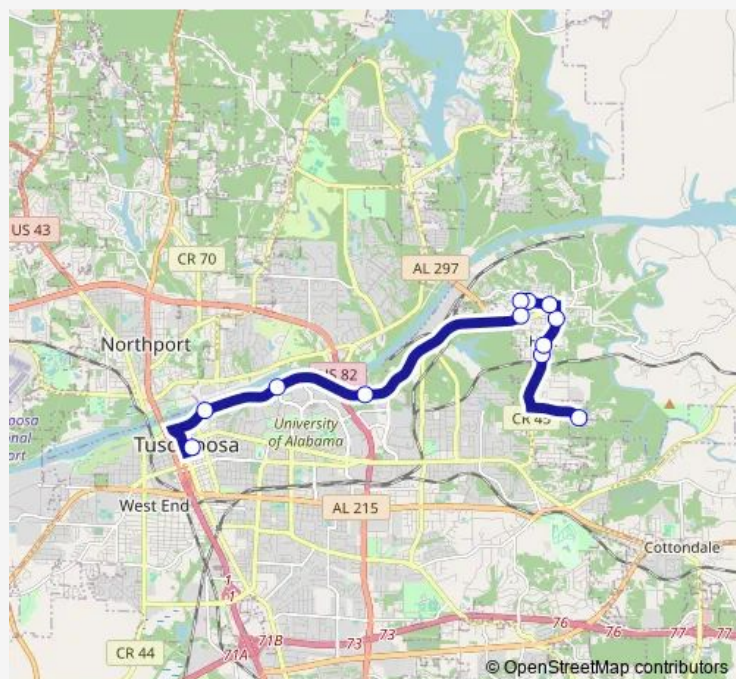

Route schedule

Crescent East #3 — Terminal

Monday 05:40-17:40

Tuesday 05:40-17:40

Wednesday 05:40-17:40

Thursday 05:40-17:40

Friday 05:40-17:40

Saturday —

Sunday —

Route info

Direction: Crescent East #3

Stops: 12

Trip Duration: 0 hour 10 min

Direction

Terminal — Crescent East #3

19 stops

[Open route schedule](#)

Terminal

Tuscaloosa Public Library

Riverside Medical Plaza

Jack Warner Pkwy & 25th Ave (Across from Nucor)

25th Ave & 1st St E

25th Ave & 4th St E

25th and University Blvd East

Wednesday 05:00-17:00

Thursday 05:00-17:00

Friday 05:00-17:00

Saturday —

Sunday —

Route info

Direction: Terminal

Stops: 19