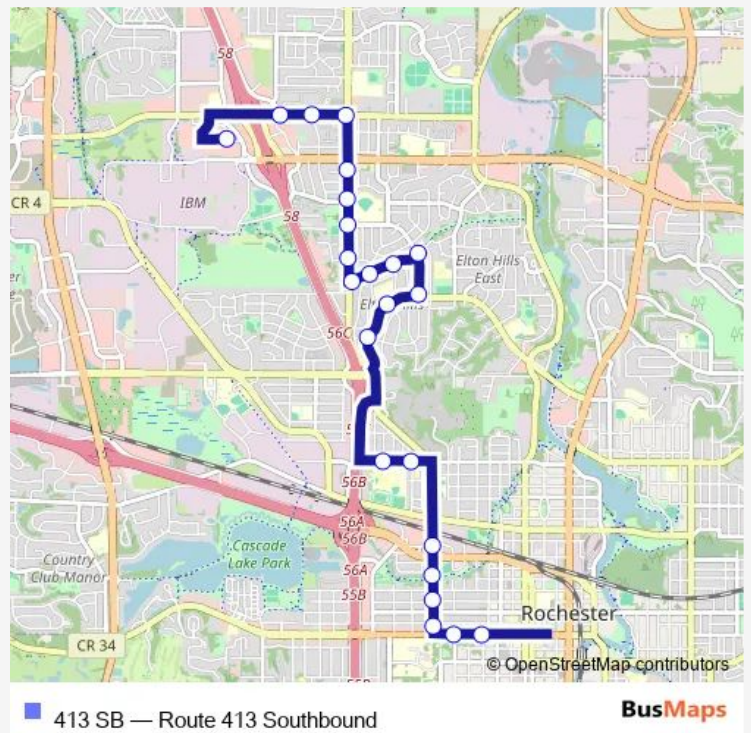

Bus 413 SB Route 413 Southbound

[Go to website](#)

Direction
 Target North — 2nd Street Southwest and 7th Avenue Southwest
 23 stops
[Open route schedule](#)

- Target North
- Along 41st St. Northwest and East of East Frontage Highway 52nd Rd. Northwest
- 41st Street Northwest and 19th Avenue Northwest
- 41st Street Northwest and 18th Avenue Northwest
- 18th Avenue Northwest and 36th St. Northwest
- 18th Ave Northwest and 33th St. Northwest
- 18th Avenue Northwest and Allendale Park Ln. Northwest
- 18th Avenue Northwest and 28th St. Northwest
- Cascade St. Northwest and 18th Ave. Northwest
- 15th Avenue Northwest and Cascade St. Northwest
- Cascade St. Northwest and 14th Ave. Northwest
- Cascade St. Northwest and 12th Ave. Northwest
- 12th Ave Northwest and Elton Hills Dr. Northwest
- Along Elton Hills Dr. Northwest and West of 14th Ave. Northwest
- 22nd St. Northwest and Elton Hills Dr. Northwest
- John Marshall High School
- 14th St. Northwest and 13th Avenue Northwest
- 11th Avenue Northwest and 6th Street Northwest
- 11th Avenue Northwest and 3rd Street Northwest
- 11th Avenue Southwest and 1st Street Northwest

Route schedule
 Target North — 2nd Street Southwest and 7th Avenue Southwest

Monday	05:16-18:49
Tuesday	05:16-18:49
Wednesday	05:16-18:49
Thursday	05:16-18:49
Friday	05:16-18:49
Saturday	—
Sunday	—

Route info
 Direction: Target North
 Stops: 23
 Trip Duration: 0 hour 27 min

11th Ave and 1st St Sw

2nd Street Southwest and 9th Avenue Southwest

2nd Street Southwest and 7th Avenue Southwest

413 SB Bus time schedules and route maps are available in an offline PDF at busmaps.com. Use the busmaps.com website to see live bus times, train schedule or subway schedule, and step-by-step directions for all public transit in

The schedule is provided in the local timezone. Times with "(+1)" indicate departures on the next day.

PDF file created on 2025-01-16

2024 BusMaps.com - All Rights Reserved