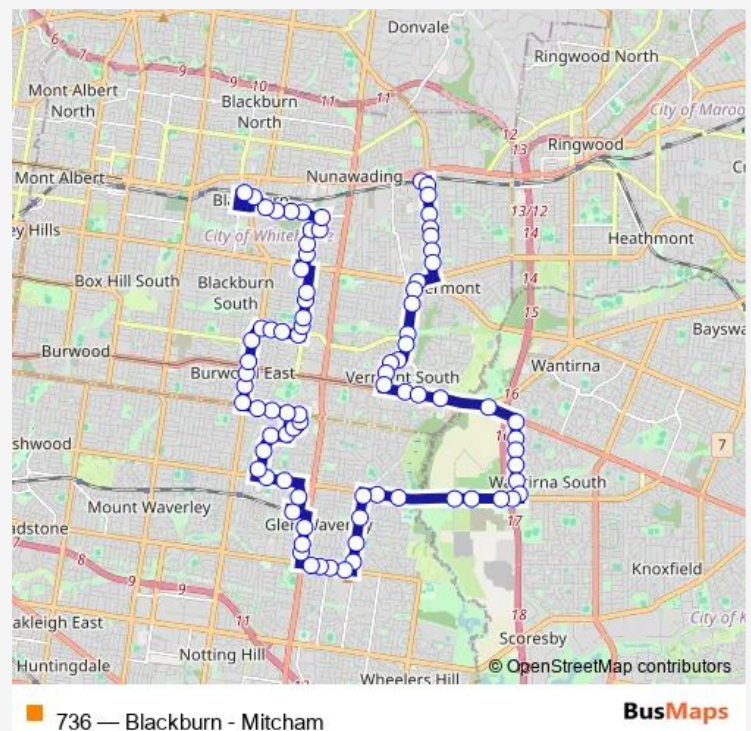

Vermont South SC/Hanover Rd (Vermont South)

Warrington Ave/Burwood Hwy (Vermont South)

Vermont Ret Village/Burwood Hwy (Vermont South)

Morack Rd/Burwood Hwy (Vermont South)

Mountain Hwy/Burwood Hwy (Wantirna)

### Route schedule

Mitcham Station/Calcutta St (Mitcham) — Blackburn Station/South Pde (Blackburn)

Monday 05:57-20:53

Tuesday 05:57-20:53

Wednesday 05:57-20:53

Thursday 05:57-20:53

Friday 05:57-20:53

Saturday 06:50-11:43

### Route info

Direction: Mitcham Station/Calcutta St (Mitcham)

Stops: 83

Trip Duration: 1 hour 4 min

Burwood Hwy/Cathies Lane (Wantirna South)

Miriam Cl/Cathies Lane (Wantirna South)

Alexis Ct/Cathies Lane (Wantirna South)