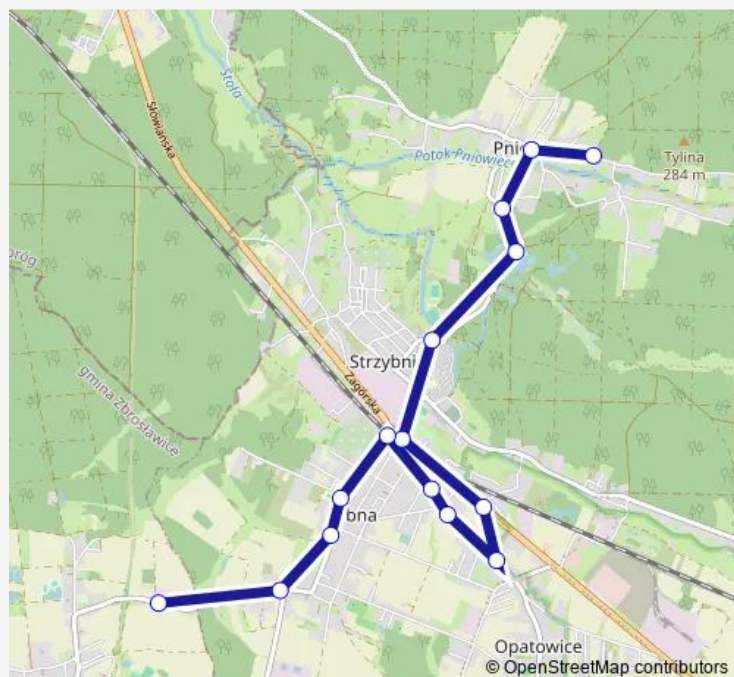

Thursday 12:40-16:24

Friday 12:40-16:24

Saturday —

Sunday —

Route info

Direction: Pniowiec Pętla

Stops: 15

Trip Duration: 0 hour 23 min

Direction

Miedary Tarnogórska — Pniowiec Pętla

15 stops

[Open route schedule](#)

Miedary Tarnogórska

Rybna

Rybna Pałac

Rybna Lotników

Thursday 07:25-08:16

Friday 07:25-08:16

Saturday —

Sunday —

Route info

Direction: Miedary Tarnogórska

Stops: 15

Trip Duration: 0 hour 23 min

Route info

Direction: Miedary Tarnogórska

Stops: 10

Trip Duration: 0 hour 17 min

736 Bus time schedules and route maps are available in an offline PDF at busmaps.com. Use the busmaps.com website to see live bus times, train schedule or subway schedule, and step-by-step directions for all public transit in Tarnowskie Gory