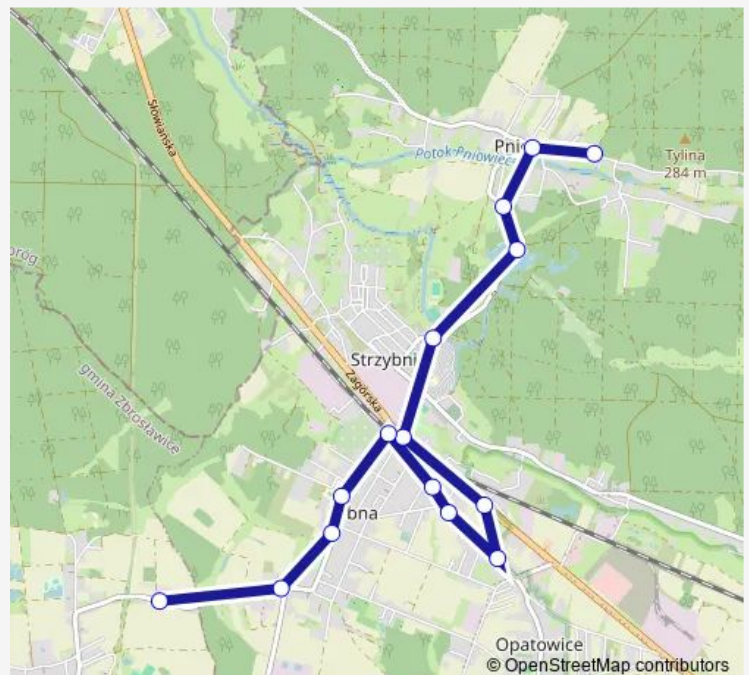

### Route schedule

Pniowiec Pętla — Miedary Tarnogórska

Monday 12:40-16:24

Tuesday 12:40-16:24

Wednesday 12:40-16:24

Thursday 12:40-16:24

Friday 12:40-16:24

Saturday —

### Route info

Direction: Pniowiec Pętla

Stops: 15

Trip Duration: 0 hour 23 min

## Route info

Direction: Miedary Tarnogórska

Stops: 15

Trip Duration: 0 hour 23 min

## Route info

Direction: Miedary Tarnogórska

Stops: 10

Trip Duration: 0 hour 17 min

736 Bus time schedules and route maps are available in an offline PDF at [busmaps.com](https://busmaps.com). Use the [busmaps.com](https://busmaps.com) website to see live bus times, train schedule or subway schedule, and step-by-step directions for all public transit in Tarnowskie Gory