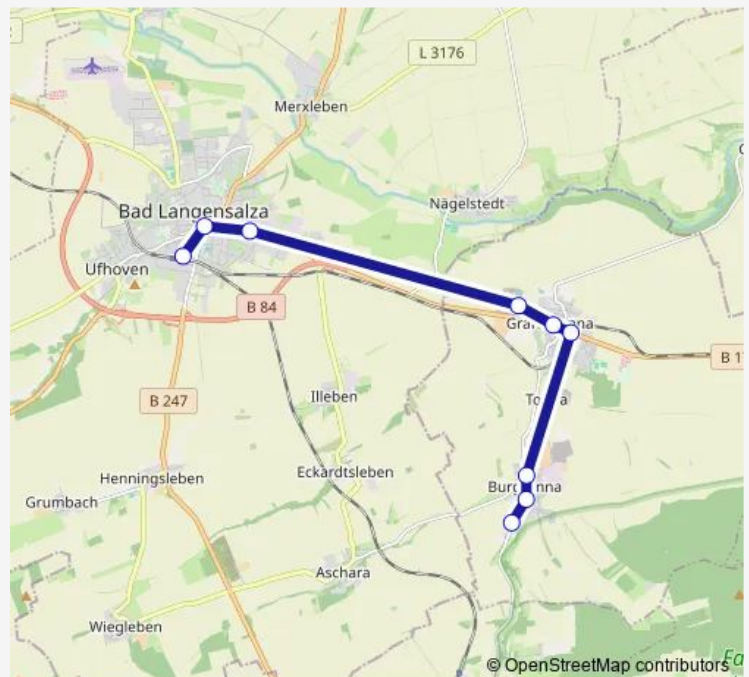

Gräfentonna Markt

Gräfentonna Jva

LSZ Tonnaer Straße

LSZ Gothaer Straße

Lsz, Zob

Route schedule

Burgtonna Alter Bahnhof — Lsz, Zob

Monday —

Tuesday 08:00-13:00

Wednesday —

Thursday —

Friday —

Saturday 08:00-13:00

Sunday —

Route info

Direction: Burgtonna Alter Bahnhof

Stops: 9

Trip Duration: 0 hour 13 min

Direction

Lsz, Zob — Burgtonna Alter Bahnhof

7 stops

[Open route schedule](#)

Lsz, Zob

LSZ Tonnaer Straße

Route info

Direction: Lsz, Zob

Stops: 7

Trip Duration: 0 hour 13 min

736 Bus time schedules and route maps are available in an offline PDF at busmaps.com. Use the busmaps.com website to see live bus times, train schedule or subway schedule, and step-by-step directions for all public transit in Erfurt