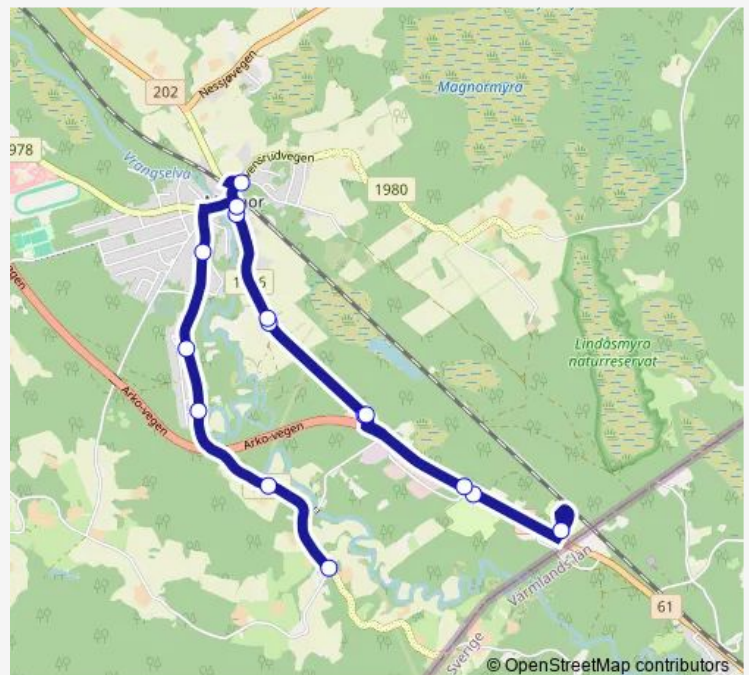

### Route schedule

Magnor stasjon — Enger

Monday 15:04

Tuesday 14:09

Wednesday 15:04

Thursday 15:04

Friday 15:04

Saturday —

### Route info

Direction: Magnor stasjon

Stops: 15

Trip Duration: 0 hour 18 min

736 — Maridal-Enger-Magnor