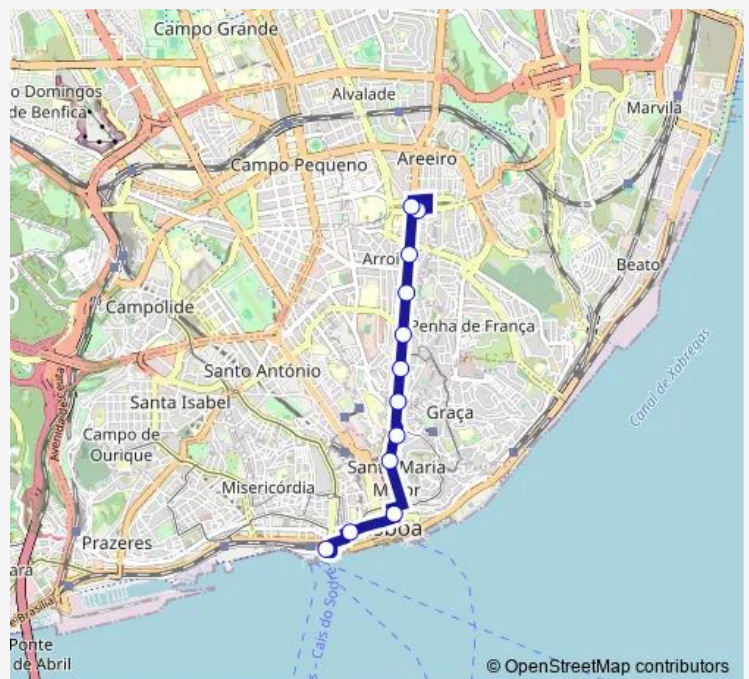

Bus 736 Cç. Carriche / Estr. Militar - Av. Almirante Reis / R. Angola

[Go to website](#)

Direction

Cais Sodré — Alameda D. A. Henriques

12 stops

[Open route schedule](#)

Cais Sodré

Corpo Santo

Pç. Comércio

Pç. Figueira

Martim Moniz

R. Palma

Igreja Anjos

Av. Almirante Reis / R. Angola

Av. Almirante Reis / R. Marques Silva

Pç. Chile / Av. Almirante Reis

Alameda D. A. Henriques

Alameda D. A. Henriques

Route schedule

Cais Sodré — Alameda D. A. Henriques

Monday 06:16-06:36

Tuesday 06:16-06:36

Wednesday 06:16-06:36

Thursday 06:16-06:36

Friday 06:16-06:36

Saturday —

Sunday —

Route info

Direction: Cais Sodré

Stops: 12

Trip Duration: 0 hour 12 min

736 — Lumiar - Cais Sodré