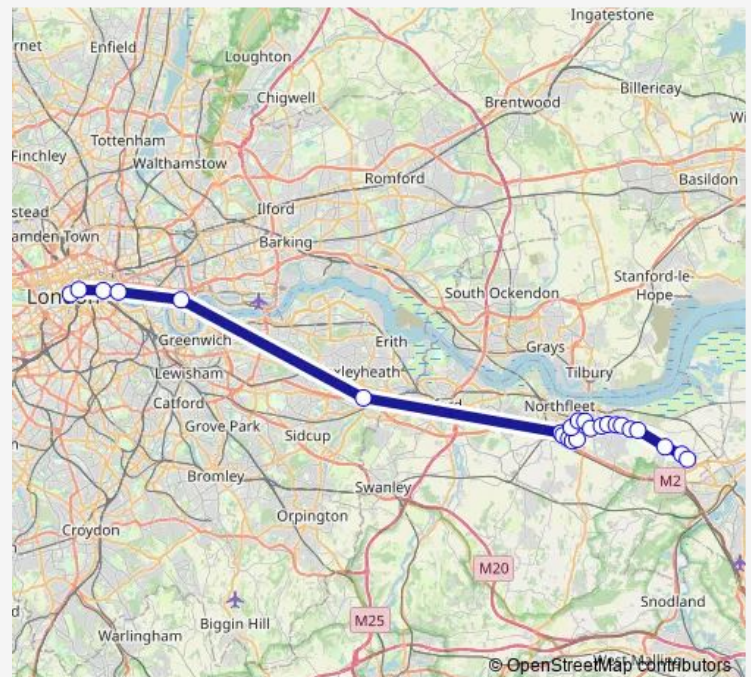

Lion Garage

Thong Lane

Chalk Road

Route schedule

Embankment — Forge Lane

Monday 16:48-17:23

Tuesday 16:48-17:23

Wednesday 16:48-17:23

Thursday 16:48-17:23

Friday 16:48-17:23

Saturday —

Sunday —

Route info

Direction: Embankment

Stops: 24

Trip Duration: 1 hour 35 min

736 — Higham - Northfleet - London

Shorne Crossroads

Hollytree Drive

Forge Lane

Direction

Embankment — Clock Tower

33 stops

[Open route schedule](#)

Saturday —

Sunday —

Route info

Direction: Embankment

Stops: 33

Trip Duration: 1 hour 36 min

Chalk Road

Shorne Crossroads