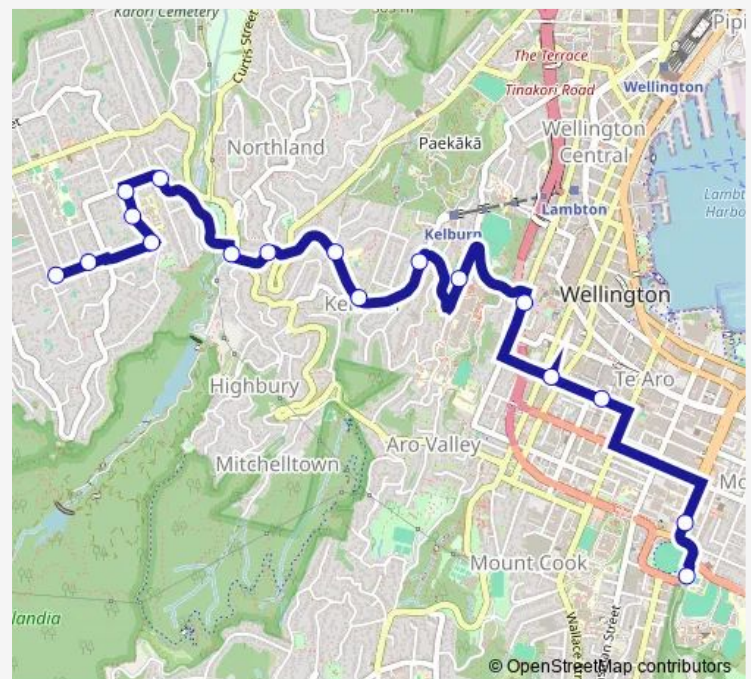

Ghuznee Street at Cuba Street (opposite)

Kent Terrace at Basin Reserve

Basin Reserve (school stop)

### Route schedule

Gipps Street at Cooper Street (school stop) — Basin Reserve (school stop)

Monday	07:50
Tuesday	07:50
Wednesday	07:50
Thursday	07:50
Friday	07:50
Saturday	—
Sunday	—

### Route info

Direction: Gipps Street at Cooper Street (school stop)

Stops: 17

Trip Duration: 0 hour 30 min

## Direction

Karori Mall - Beauchamp Street (Recreation Centre) —  
Basin Reserve (school stop)

27 stops

[Open route schedule](#)

Karori Mall - Beauchamp Street (Recreation Centre)

Beauchamp Street opposite Dasent Street