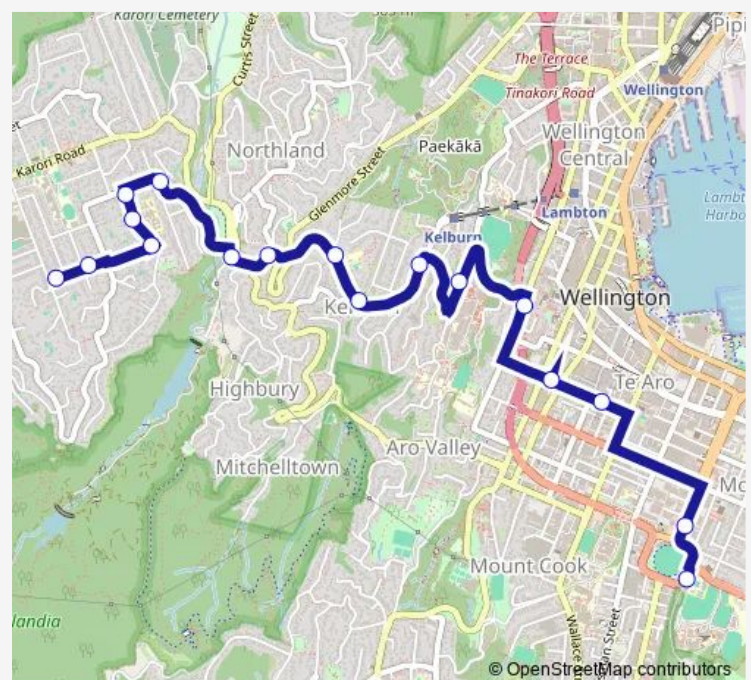

Te Herenga Waka – Victoria University of Wellington Kelburn - Stop A

The Terrace at Salamanca Road

Ghuznee Street at Victoria Street

Ghuznee Street at Cuba Street (opposite)

Kent Terrace at Basin Reserve

Basin Reserve (school stop)

Route schedule

Gipps Street at Cooper Street (school stop) — Basin Reserve (school stop)

Monday	07:50
Tuesday	07:50
Wednesday	07:50
Thursday	07:50
Friday	07:50
Saturday	—
Sunday	—

Route info

Direction: Gipps Street at Cooper Street (school stop)

Stops: 17

Trip Duration: 0 hour 30 min

Direction

Karori Mall - Beauchamp Street (Recreation Centre) —
Basin Reserve (school stop)

27 stops

[Open route schedule](#)

Karori Mall - Beauchamp Street (Recreation Centre)

Monday 07:40

Tuesday 07:40

Wednesday 07:40

Thursday 07:40

Friday 07:40

Saturday —

Sunday —

Route info