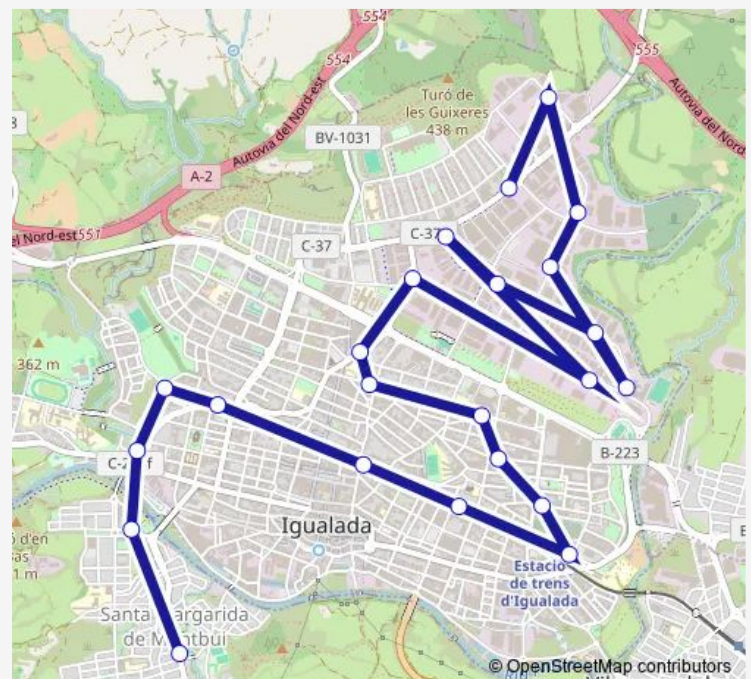

### Route schedule

av. Europa, 16 - c. Països Baixos (TAD) — Sant Maure (ctra. Valls - c. Pont) (D)

|           |             |
|-----------|-------------|
| Monday    | 14:05-22:05 |
| Tuesday   | 14:05-22:05 |
| Wednesday | 14:05-22:05 |
| Thursday  | 14:05-22:05 |
| Friday    | 14:05-22:05 |
| Saturday  | —           |
| Sunday    | —           |

### Route info

Direction: av. Europa, 16 - c. Països Baixos (TAD)

Stops: 23

Trip Duration: 0 hour 27 min

av. Gaudí (rotondes) (Ah)

Vista Alegre (c.Igualada-pg.Espanya) Mb0478

Sant Maure (ctra. Valls - c. Pont) (D)

## Direction

Sant Maure (ctra. Valls - c. Pont) (D) — c. Gran Bretanya, 15 - c. Itàlia (TAD)

23 stops

[Open route schedule](#)

Sant Maure (ctra. Valls - c. Pont) (D)

Vista Alegre (c.Igualada-pg.Espanya) Mb0478

## Route info

Direction: Sant Maure (ctra. Valls - c. Pont) (D)

Stops: 23

Trip Duration: 0 hour 28 min

L1866 Bus time schedules and route maps are available in an offline PDF at [busmaps.com](https://busmaps.com). Use the [busmaps.com](https://busmaps.com) website to see live bus times, train schedule or subway schedule, and step-by-step directions for all public transit in Igualada