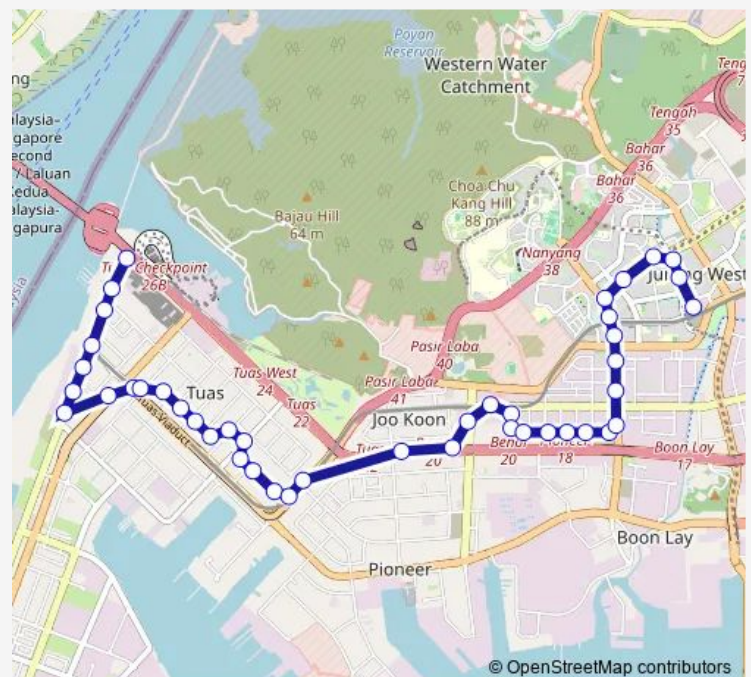

GUL Circle STN Exit B

### Route schedule

Tuas Ter — Boon Lay Int

Monday	06:50
Tuesday	06:50
Wednesday	06:50
Thursday	06:50
Friday	06:50
Saturday	06:50
Sunday	06:50

### Route info

Direction: Tuas Ter

Stops: 43

Trip Duration: 1 hour 4 min

193

BusMaps

Mazak S'pore

Liang Huat Ind Cplx