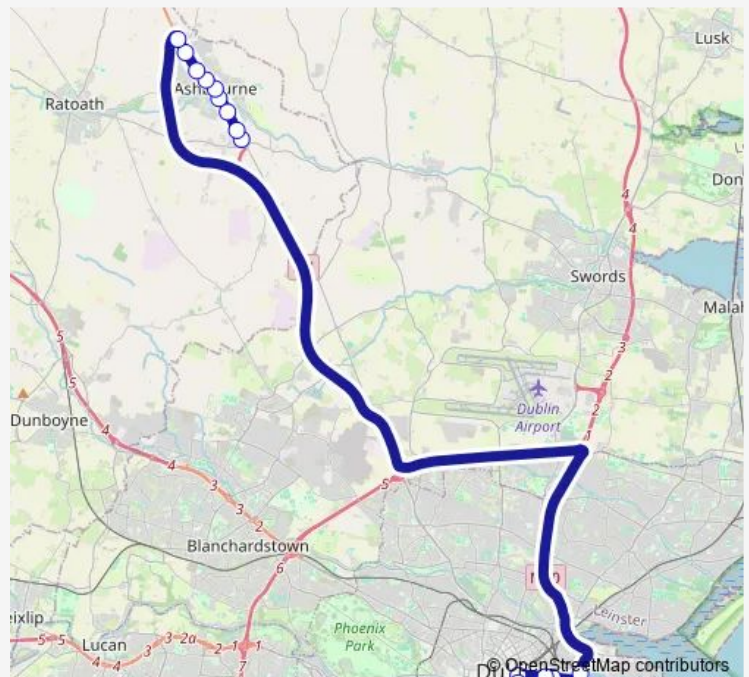

### Route schedule

Ninemile Stone — Stephen's Green Nth

Monday 06:00-08:45

Tuesday 06:00-08:45

Wednesday 06:00-08:45

Thursday 06:00-08:45

Friday 06:00-08:45

Saturday —

### Route info

Direction: Ninemile Stone

Stops: 17

Trip Duration: 0 hour 55 min

193 — Ratoath - Dublin City

**Direction**

Merrion Street — Ashbourne Retail Park

17 stops