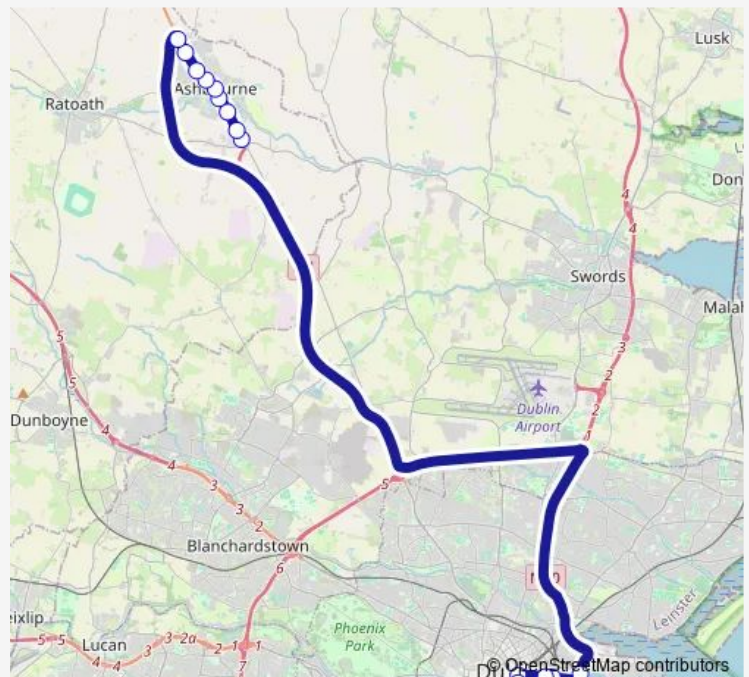

Convention Centre

Guild Street

Eden Quay

Townsend Street

Pearse Station

Merrion Street

Stephen's Green Nth

Route schedule

Ninemile Stone — Stephen's Green Nth

Monday 06:00-08:45

Tuesday 06:00-08:45

Wednesday 06:00-08:45

Thursday 06:00-08:45

Friday 06:00-08:45

Saturday —

Sunday —

Route info

Direction: Ninemile Stone

Stops: 17

Trip Duration: 0 hour 55 min

193 — Ratoath - Dublin City

BusMaps

Direction

Merrion Street — Ashbourne Retail Park

Thursday 15:30-16:00

Friday 15:30-16:00

Saturday —

Sunday —

Route info

Direction: Merrion Street

Stops: 17

Trip Duration: 1 hour 4 min