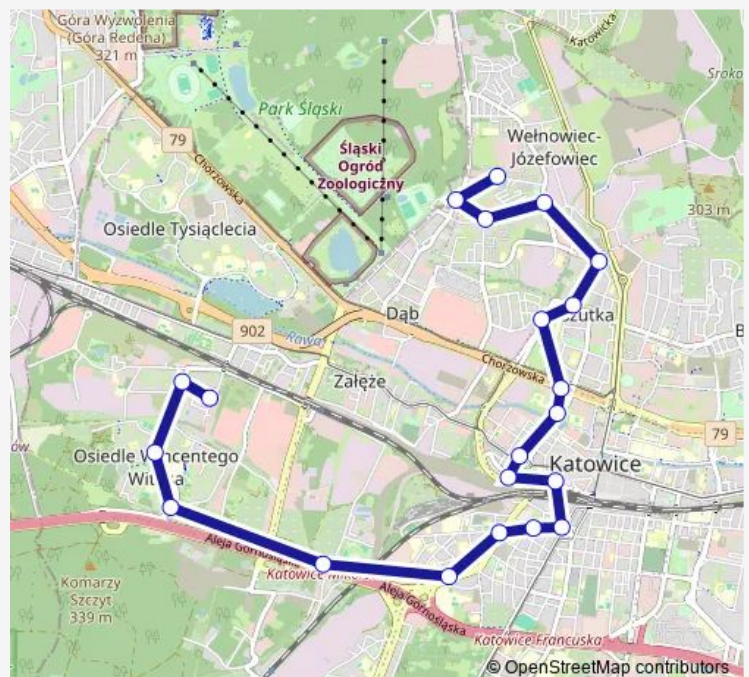

Katowice Plac Miarki

Katowice Kopernika Dworzec

Katowice Mikołowska

Katowice Awf

Katowice Osiedle Kopalni Wujek

Osiedle Witosza Droga Kochłowska

Osiedle Witosza Centrum

Osiedle Witosza li

Saturday —

Sunday —

Route info

Direction: Józefowiec Osiedle

Stops: 21

Trip Duration: 0 hour 35 min

193 Bus time schedules and route maps are available in an offline PDF at busmaps.com. Use the busmaps.com website to see live bus times, train schedule or subway schedule, and step-by-step directions for all public transit in Katowice