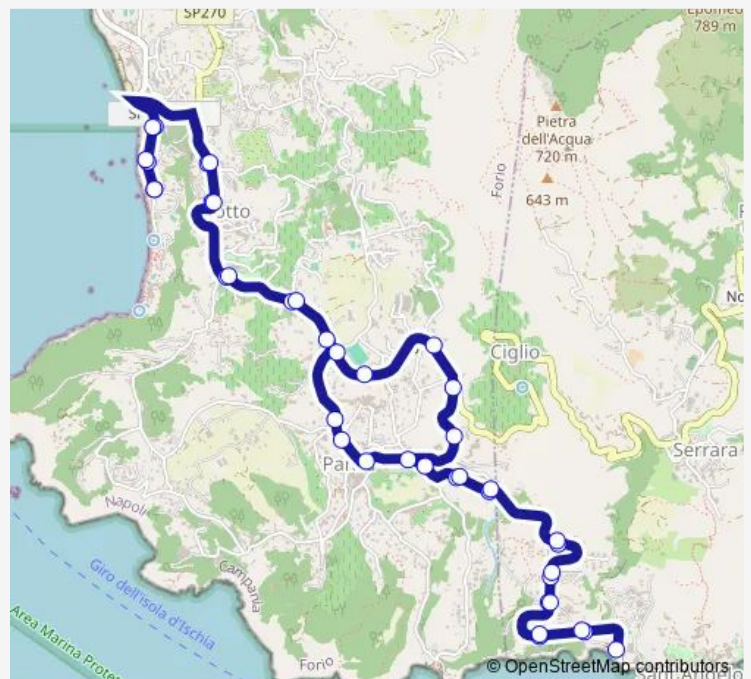

Route schedule

Giardini Poseidon — Giardini Poseidon

Monday	08:00-22:40
Tuesday	08:00-22:40
Wednesday	08:00-22:40
Thursday	08:00-22:40
Friday	08:00-22:40
Saturday	08:00-22:40
Sunday	08:00-22:40

Route info

Direction: Giardini Poseidon

Stops: 40

Trip Duration: 0 hour 40 min

193 — Citara (G. Poseidono) - Panza - Succhivo - Cava Grado (Sant'Angelo) - Succhivo - Panza - Citara (G.... **BusMaps**

Residence S.Angelo