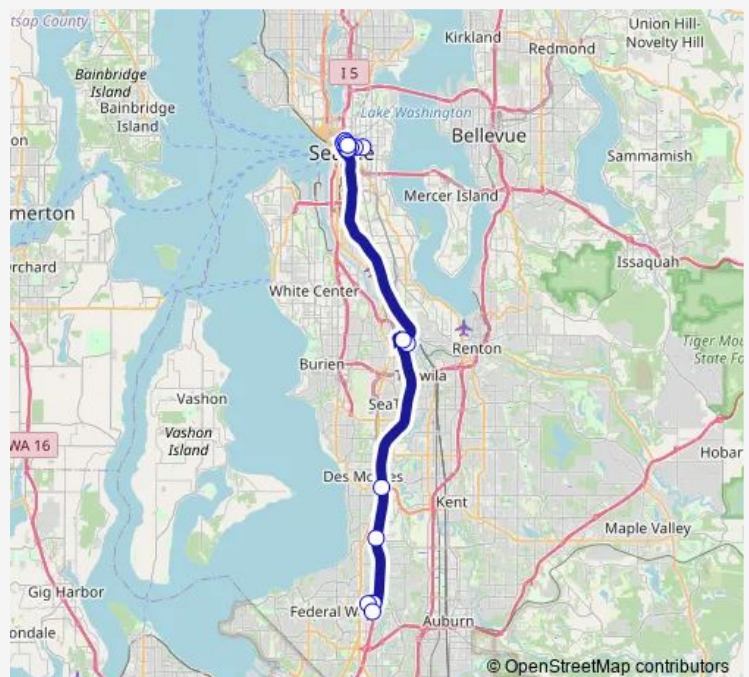

9th Ave & Cherry St

9th Ave & Jefferson St

E Jefferson St & Broadway

E Jefferson St & 12th Ave

E Jefferson St & 17th Ave

Route schedule

Fed Way/320th Street P&R - Bay 1 — E Jefferson St & 17th Ave

Monday 05:20-07:44

Tuesday 05:20-07:44

Wednesday —

Thursday 05:20-07:44

Friday 05:20-07:44

Saturday —

Sunday —

Route info

Direction: Fed Way/320th Street P&R - Bay 1

Stops: 15

Trip Duration: 1 hour 18 min

Direction

E Jefferson St & 18th Ave — Fed Way/320th Street P&R - Bay 2

15 stops

[Open route schedule](#)

E Jefferson St & 18th Ave

E Jefferson St & 12th Ave

Tuesday 15:09-19:40

Wednesday —

Thursday 15:09-19:40

Friday 15:09-19:40

Saturday —

Sunday —

Route info

Direction: E Jefferson St & 18th Ave