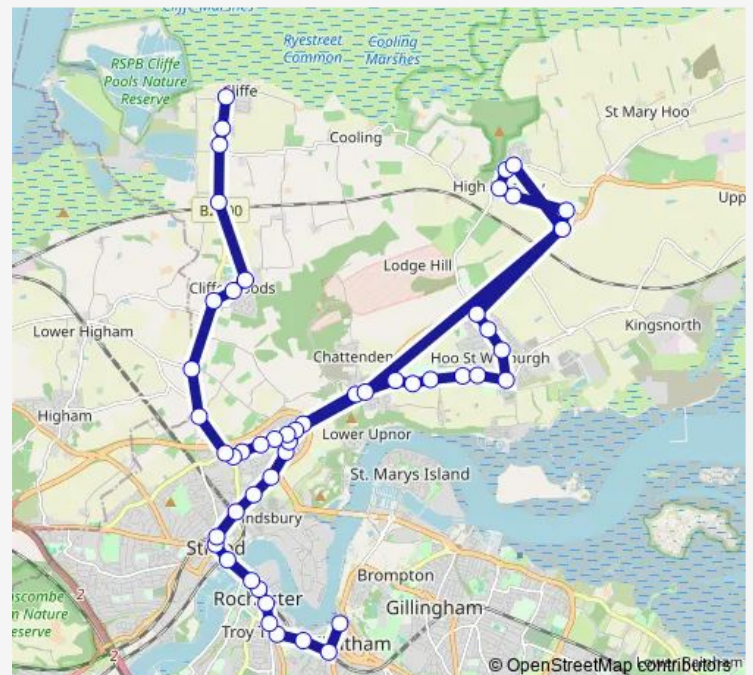

Main Road

Broad Street

Swimming Pool

Route schedule

Waterfront Bus Station — The Six Bells

Monday —

Tuesday —

Wednesday —

Thursday —

Friday —

Saturday —

Sunday 08:45-18:45

Route info

Direction: Waterfront Bus Station

Stops: 51

Trip Duration: 1 hour 1 min

—

Sunday

07:39-17:53

Route info

Direction: The Six Bells

Stops: 53

Trip Duration: 1 hour 2 min

Bell's Lane