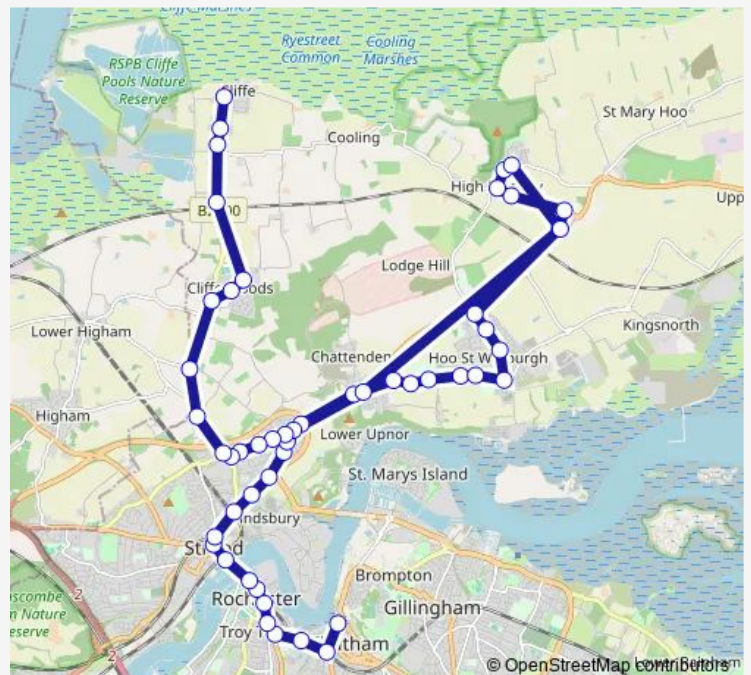

Main Road

Broad Street

Swimming Pool

Route schedule

Waterfront Bus Station — The Six Bells

Monday —

Tuesday —

Wednesday —

Thursday —

Friday —

Saturday —

Sunday 08:45-18:45

Route info

Direction: Waterfront Bus Station

Stops: 51

Trip Duration: 1 hour 1 min

—

Sunday

07:39-17:53

Route info

Direction: The Six Bells

Stops: 53

Trip Duration: 1 hour 2 min

Bell's Lane