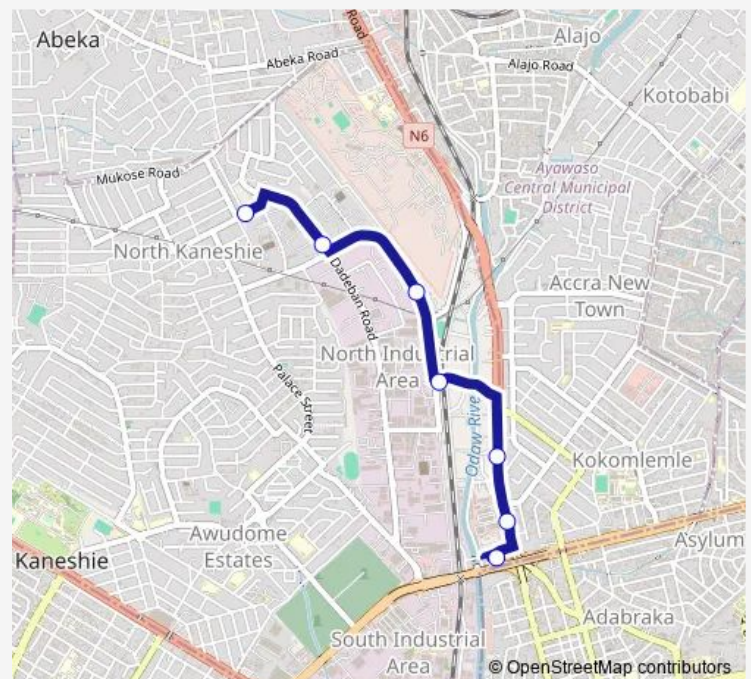

Bus 193 Immesco Rice ↔ Circle

[Go to website](#)

Direction

Immesco Rice — Circle

7 stops

[Open route schedule](#)

Immesco Rice

Melcom

New Melcom

Electricity Junction

Circle Asoredanho

Vodafone

Circle

Route schedule

Immesco Rice — Circle

Monday 06:00

Tuesday 06:00

Wednesday 06:00

Thursday 06:00

Friday 06:00

Saturday 06:00

Sunday 06:00

Route info

Direction: Immesco Rice

Stops: 7

Trip Duration: 0 hour 20 min

193 — Immesco Rice ↔ Circle

Direction

Circle — Immesco Rice

12 stops

[Open route schedule](#)

Circle