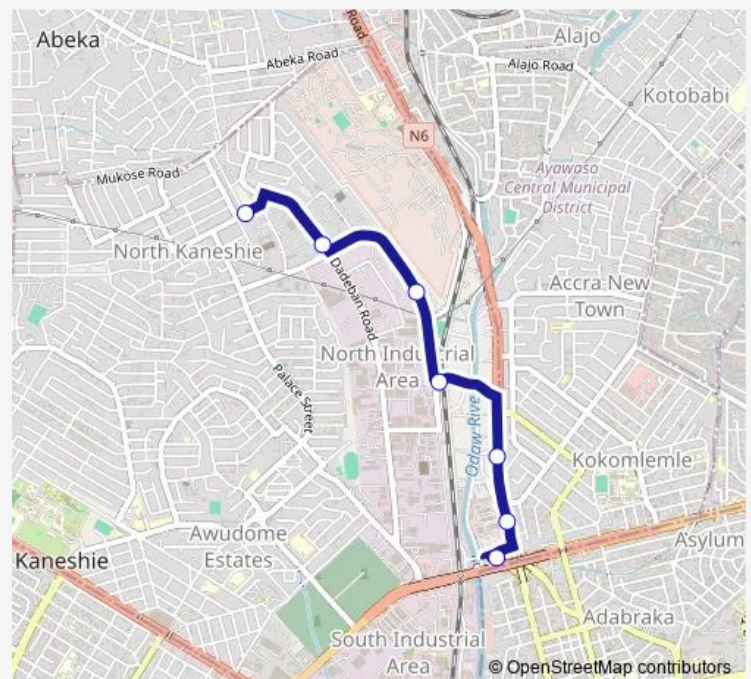

### Direction

Immesco Rice — Circle

7 stops

[Open route schedule](#)

Immesco Rice

Melcom

New Melcom

Electricity Junction

### Route schedule

Immesco Rice — Circle

Monday 06:00

Tuesday 06:00

Wednesday 06:00

Thursday 06:00

Friday 06:00

Saturday 06:00

### Route info

Direction: Immesco Rice

Stops: 7

Trip Duration: 0 hour 20 min

193 — Immesco Rice ↔ Circle

## Direction

Circle — Immesco Rice

12 stops

[Open route schedule](#)

Circle

Circle Neoplan Station

Times

Fan Milk Junction