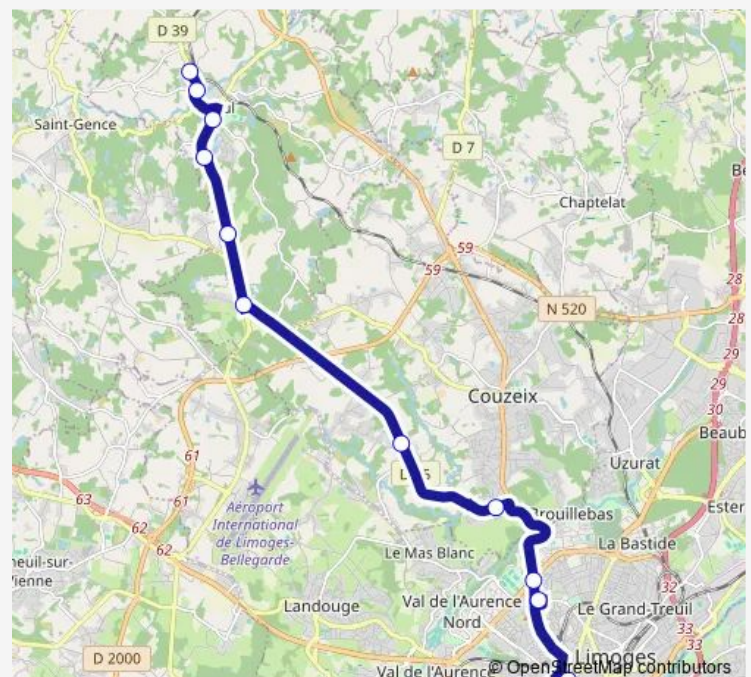

**Direction**

Carf Lot. L'Emetteur — Place W. Churchill G

11 stops

[Open route schedule](#)

Carf Lot. L'Emetteur

La Filature

La Bascule

Maison Neuve

Carf Lot. L'Emetteur — Place W. Churchill G

Monday 06:52

Tuesday 06:52

Wednesday 06:52-13:20

Thursday 06:52

Friday 06:52

Saturday 08:50

Sunday —

**Route info**

Direction: Carf Lot. L'Emetteur

Stops: 11

Trip Duration: 0 hour 28 min

**Direction**

Place W. Churchill G — Les Lavandières

7 stops

[Open route schedule](#)

## Route info

Direction: Place W. Churchill G

Stops: 7

Trip Duration: 0 hour 55 min