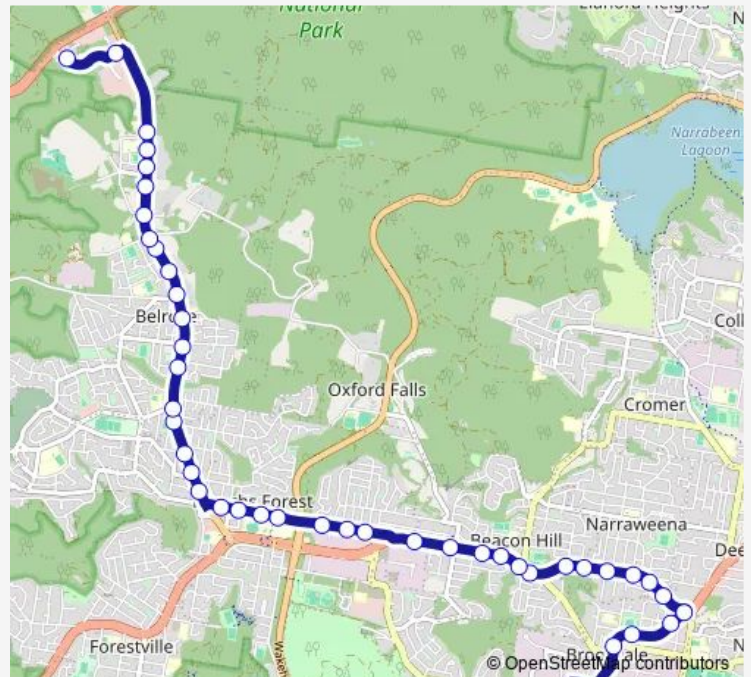

Brookvale Oval, Pittwater Rd

Manly Leagues Club, Pittwater Rd

Pittwater Rd At Warringah Rd

Warringah Rd After Victor Rd

Warringah Rd After Pine Av

Warringah Rd Opp Alfred St

Warringah Rd At Consul Rd

Warringah Rd After Northcliffe Av

Warringah Rd Opp Mckillop Rd

Warringah Rd Before Willandra Rd

Warringah Rd At Willandra Rd

Warringah Rd Opp Cornish Av

Warringah Rd Before O'Connors Rd

Warringah Rd At Government Rd

Warringah Rd Opp Jones St

Monday 05:45-22:55

Tuesday 05:45-22:45

Wednesday 05:45-22:45

Thursday 05:45-22:45

Friday 05:45-22:45

Saturday 06:25-22:55

Sunday 06:25-22:55

Route info

Direction: Warringah Mall, Green St

Stops: 43

Trip Duration: 0 hour 26 min

193 — Austlink to Warringah Mall via Frenchs Forest

The Forest High School, Frenchs Forest Rd, Stand A

Frenchs Forest Rd Opp Cobb St