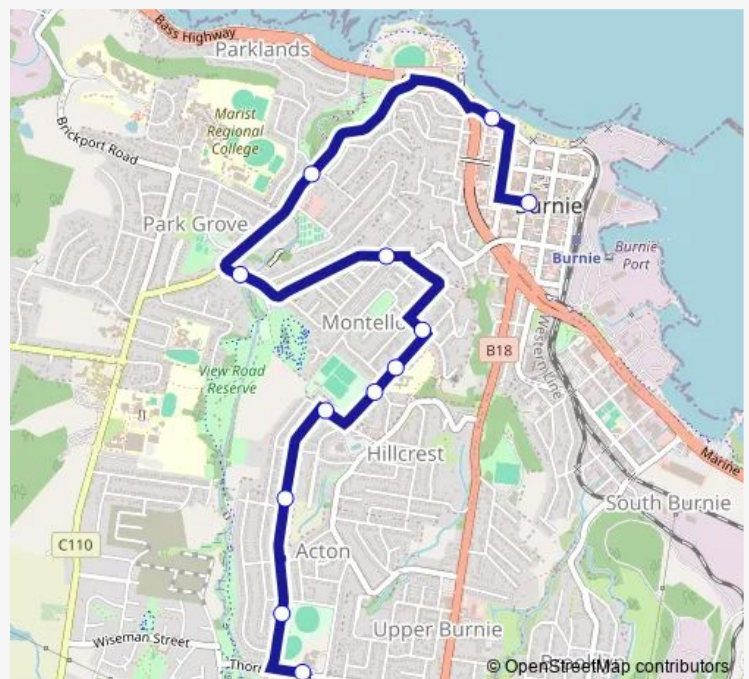

Bus 193 Acton via Montello

[Go to website](#)

Direction

Thorne St outside Acton Child Centre — Burnie City Terminus

5 stops

[Open route schedule](#)

Thorne St outside Acton Child Centre

No.16 Thorne St

Thursday 14:29-17:40

Friday 14:29-17:40

Saturday —

Sunday —

Route info

Direction: Thorne St outside Acton Child Centre

Stops: 5

Trip Duration: 0 hour 6 min

Direction

Burnie Interchange Stop B, No.39-41 Cattley St — Thorne St outside Acton Child Centre

12 stops

[Open route schedule](#)

Burnie Interchange Stop B, No.39-41 Cattley St

Stop 1, No.27 North Terrace

Stop 3, No.55 West Park Gr

Thorne St outside Acton Child Centre

Route schedule

Burnie Interchange Stop B, No.39-41 Cattley St — Thorne St outside Acton Child Centre

Monday 14:15-17:26

Tuesday 14:15-17:26

Wednesday 14:15-17:26

Thursday 14:15-17:26