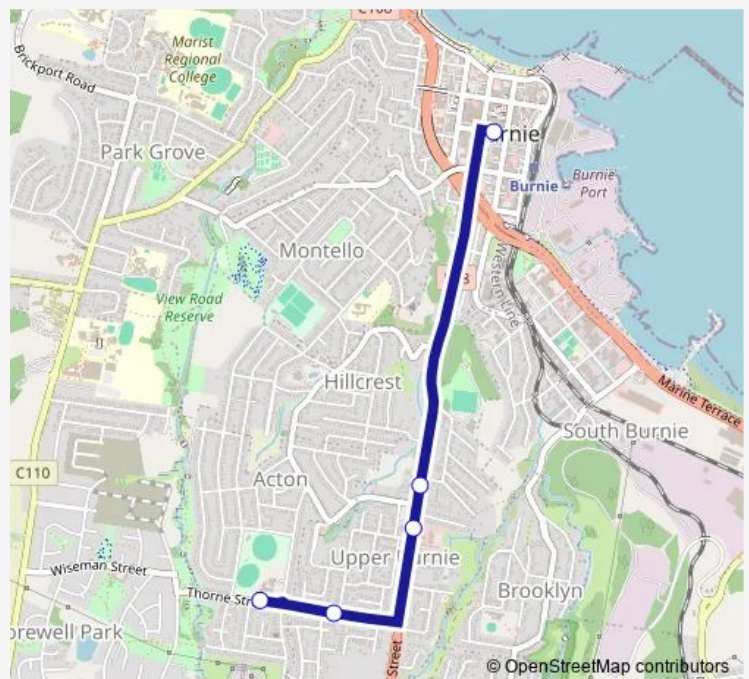

47 Payne St

Acton Recreation Ground, No.91 Payne St

Thorne St outside Acton Child Centre

Route schedule

Burnie Interchange Stop A, No.43 Cattley St — Thorne St outside Acton Child Centre

Monday 14:15-17:26

Tuesday 14:15-17:26

Wednesday 14:15-17:26

Thursday 14:15-17:26

Friday 14:15-17:26

Saturday —

Sunday —

Route info

Direction: Burnie Interchange Stop A, No.43 Cattley St

Stops: 12

Trip Duration: 0 hour 14 min

193 — Acton via Montello

Direction

Thorne St outside Acton Child Centre — Burnie City Terminus

5 stops

[Open route schedule](#)

Thorne St outside Acton Child Centre

Wednesday 14:29-17:40

Thursday 14:29-17:40

Friday 14:29-17:40

Saturday —

Sunday —

Route info

Direction: Thorne St outside Acton Child Centre

Stops: 5