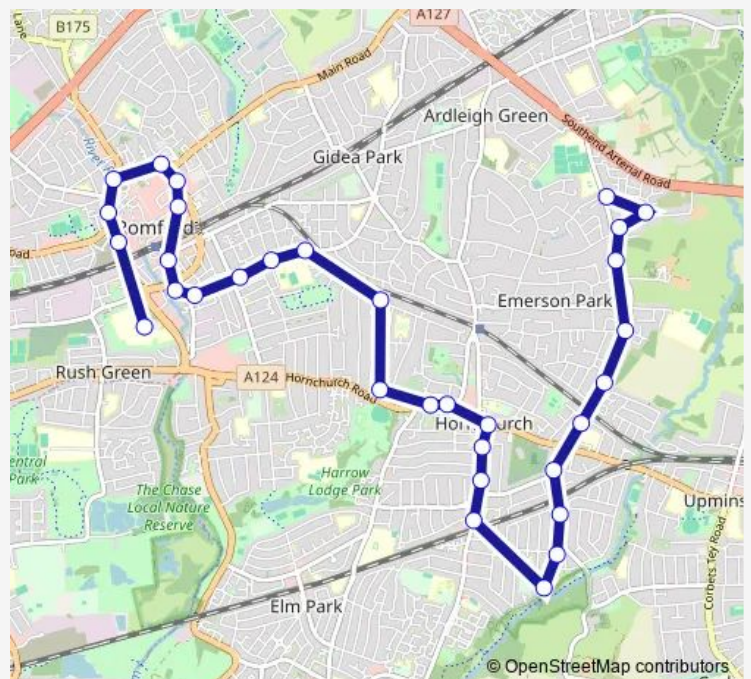

### Direction

Essex Gardens — Queens Hospital

30 stops

[Open route schedule](#)

- Essex Gardens
- Copthorne Gardens
- Parkstone Avenue
- Herbert Road (Rm11)
- Lee Gardens Avenue
- Havering Sixth Form College
- Ravenscourt Grove
- Alma Avenue (Rm12)
- Central Drive
- Vaughan Avenue
- Hornchurch
- Devonshire Road (Rm12)
- Hornchurch Town Centre
- Billet Lane
- Abbs Cross Lane
- Harrow Lodge Park (Rm12)
- Elmhurst Drive
- Osborne Road / Brentwood Road
- Frances Bardsley Academy
- Princes Road Heath Park
- Albert Road Romford

### Route schedule

Essex Gardens — Queens Hospital

Monday	05:30-23:30
Tuesday	05:30-23:30
Wednesday	05:30-23:30
Thursday	05:30-23:30
Friday	05:30-23:30
Saturday	05:30-23:30
Sunday	07:25-23:30

### Route info

Direction: Essex Gardens

Stops: 30

Trip Duration: 0 hour 33 min

193 — Queen's Hospital - Romford - Hornchurch - Upminster Bridge - County Park Estate

South Street Romford

Brentwood Road

Romford Station

## Route info

Direction: Queens Hospital

Stops: 32

Trip Duration: 0 hour 32 min

Havering Sixth Form College

Lee Gardens Avenue

Herbert Road (Rm11)

Copthorne Gardens