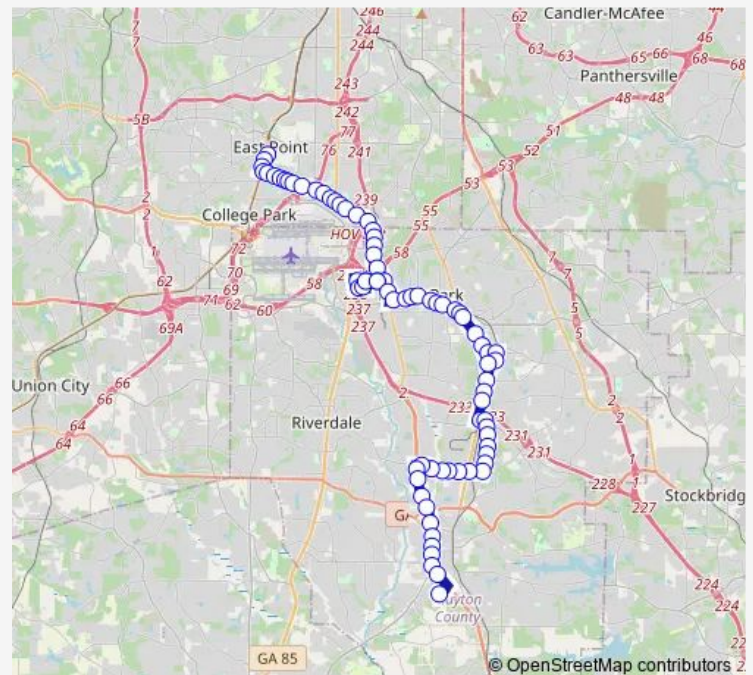

Battle Creek RD @ Chase Village Dr

Battle Creek RD @ Cullen Dr

Battle Creek RD @ OLD Morrow Rd

Southlake Pkwy @ Battle Creek Rd

Southlake Pkwy @ Marquis Way

Southlake Pkwy @ 7188

Southlake Pkwy @ Claridge Park Dr

Southlake Pkwy @ Spring Lake Dr

Southlake Pkwy @ Nolan Ct

### Route schedule

Justice Center BUS Transit Station — East Point Station

Monday 04:41-23:41

Tuesday 04:41-23:41

Wednesday 04:41-23:41

Thursday 04:41-23:41

Friday 04:41-23:41

Saturday 06:41-23:41

### Route info

Direction: Justice Center BUS Transit Station

Stops: 80

Trip Duration: 1 hour 7 min

Southlake Pkwy @ MT Zion Rd

Southlake Pkwy @ 1533

Southlake Pkwy @ S LEE St

Jonesboro RD @ John Robert Dr