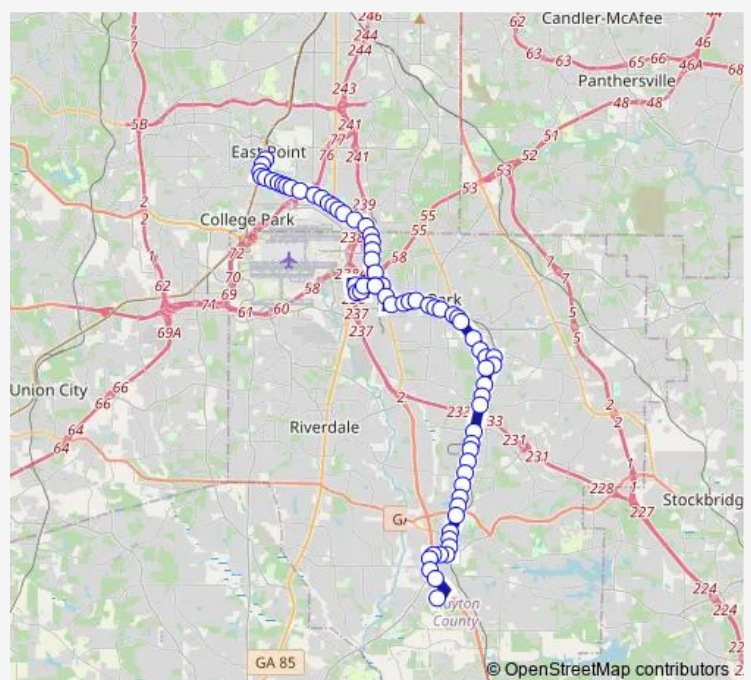

### Route schedule

JUSTICE CENTER BUS TRANSIT STATION — EAST POINT STATION

Monday 04:41-23:41

Tuesday 04:41-23:41

Wednesday 04:41-23:41

Thursday 04:41-23:41

Friday 04:41-23:41

Saturday 06:41-23:41

### Route info

Direction: JUSTICE CENTER BUS TRANSIT STATION

Stops: 80

Trip Duration: 1 hour 7 min

SOUTHLAKE PKWY @ MT ZION RD

SOUTHLAKE PKWY @ 1533

SOUTHLAKE PKWY @ S LEE ST

JONESBORO RD @ JOHN ROBERT DR

JONESBORO RD @ LAKE HARBIN RD

JONESBORO RD @ REYNOLDS RD

JONESBORO RD @ CLAYTON STATE BLVD

JONESBORO RD @ HARPER DR

HARPER DR @ JONESBORO RD

HARPER DR @ N LAKE DR

N LAKE DR @ CLAYTON STATE BLVD

JONESBORO RD @ HARPER DR