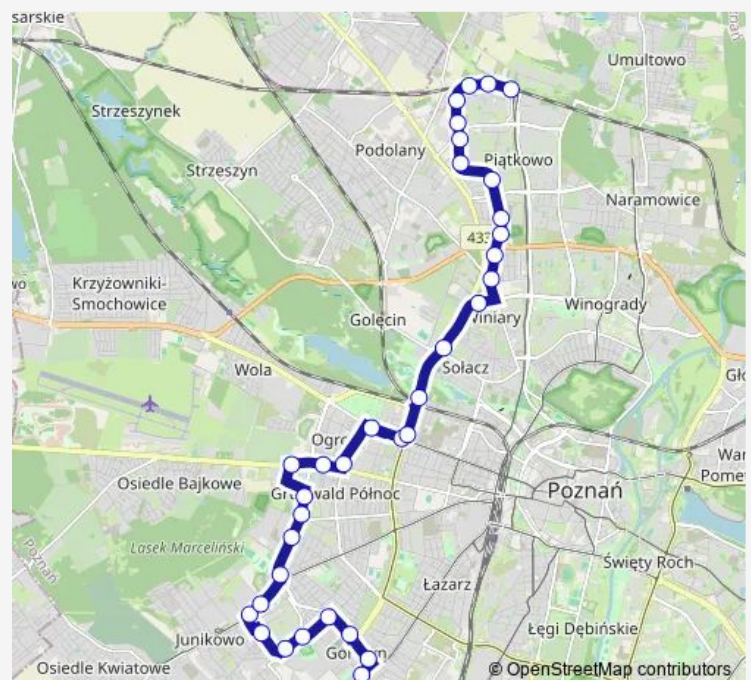

Saturday

—

Sunday

05:58-23:14

Route info

Direction: Os. Sobieskiego

Stops: 35

Trip Duration: 0 hour 51 min