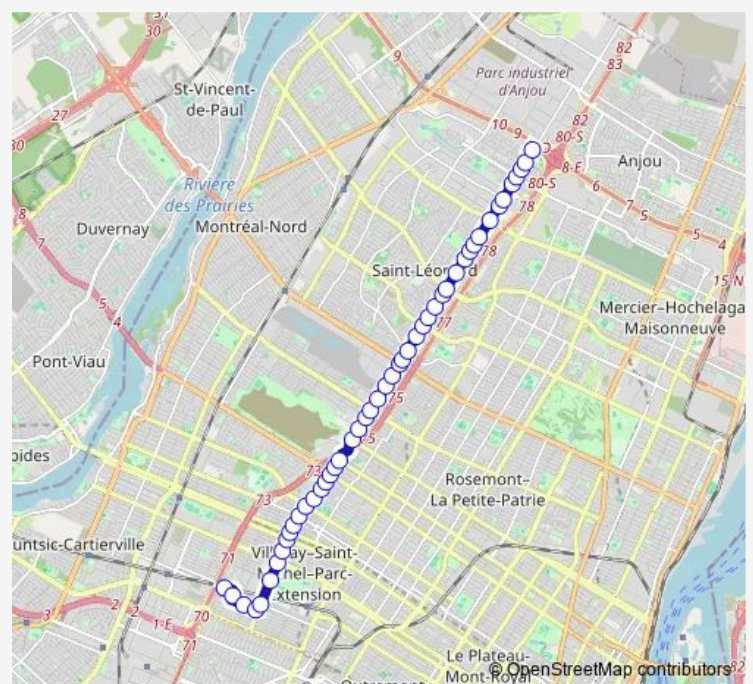

Jarry / Aimé-Renaud

Jarry / Lacordaire

Jarry / du Cap

Jarry / Jean-Nicolet

Jarry / Chamilly

Jarry / Viau

Jarry / Nice

Jarry / 25e Avenue

Jarry / Pie-Ix

Route schedule

Jarry / Louis-Hippolyte-La Fontaine — Aréna Howie-Morenz (Querbes / No 8650)

Monday	04:55-00:48 ⁺¹
Tuesday	04:55-00:48 ⁺¹
Wednesday	04:55-00:50 ⁺¹
Thursday	04:55-00:50 ⁺¹
Friday	04:55-00:48 ⁺¹
Saturday	05:05-01:12 ⁺¹
Sunday	05:29-00:50 ⁺¹

Route info

Direction: Jarry / Louis-Hippolyte-La Fontaine

Stops: 51

Trip Duration: 0 hour 51 min

Jarry / 22e Avenue

Jarry / 20e Avenue

Jarry / 17e Avenue

Jarry / Joseph-Guibord

Route info

Direction: Aréna Howie-Morenz (Querbes / No 8650)

Stops: 48

Trip Duration: 0 hour 52 min

Jarry / 17e Avenue

Jarry / 19e Avenue

Jarry / Pie-Ix

Jarry / 23e Avenue