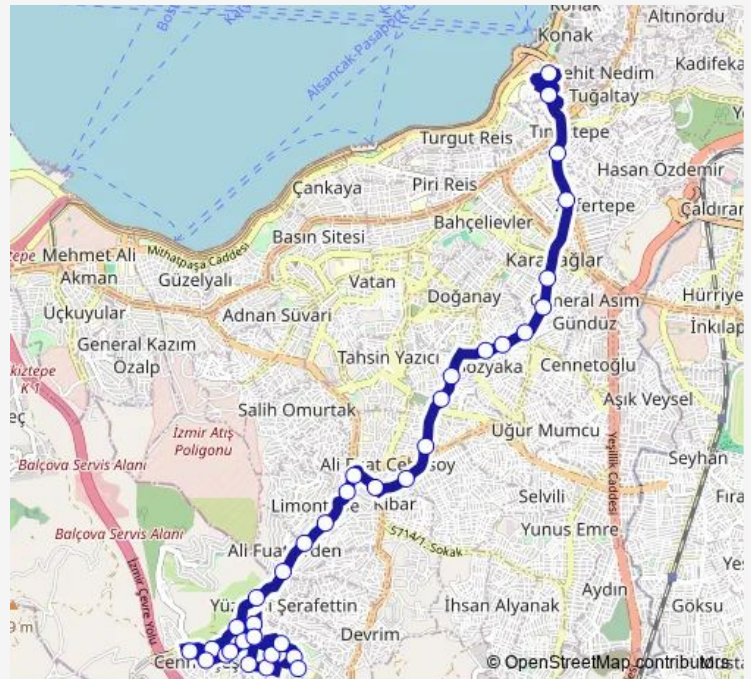

Thursday 06:00-23:15

Friday 06:00-23:15

Saturday 06:00-23:00

Sunday 06:00-23:14

**Route info**Direction: Karabaglar Nene Hatun Mesleki Ve Teknik  
Anadolu Lisesi

Stops: 35

Trip Duration: 0 hour 53 min

193 — Yurtođlu - Konak