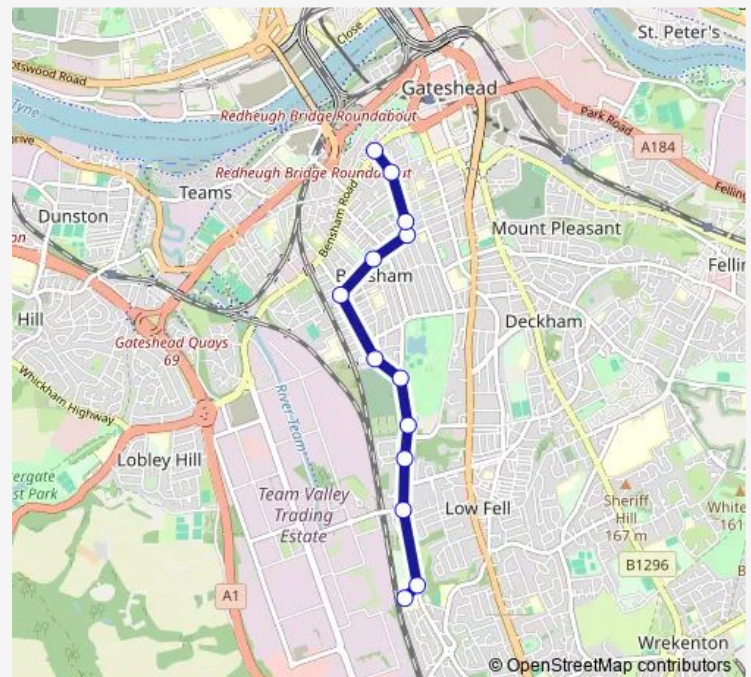

Wednesday —

Thursday —

Friday 14:40

Saturday —

Sunday —

Route info

Direction: Grace College

Stops: 13

Trip Duration: 0 hour 15 min

856 Bus time schedules and route maps are available in an offline PDF at busmaps.com. Use the busmaps.com website to see live bus times, train schedule or subway schedule, and step-by-step directions for all public transit in Gateshead