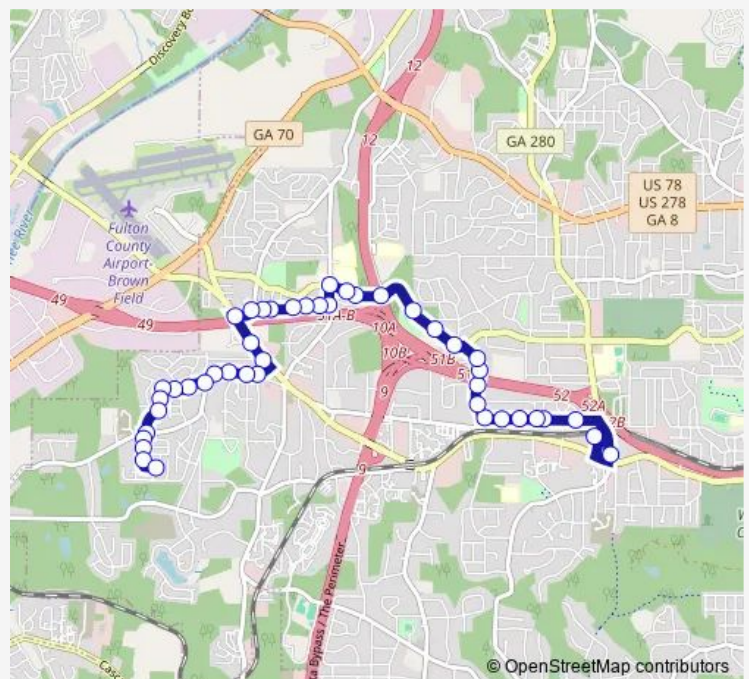

### Route info

Direction: Hamilton E Holmes Station - BUS Loop

Stops: 44

Trip Duration: 0 hour 21 min

856 — Baker Hills / Wilson Mill Meadows

Fairlane DR @ 3523

FAIRLANE DR NW @ 3565

Fairlane DR @ Fedora Way

Fairlane DR @ Fairlock Ln

Fairlane DR @ Bolton Rd

Bolton RD @ Martin Luther King J Dr

MARTIN L KING JR DR SW @ ADAMSVILLE PLACE  
PKWY SW

Martin L King JR DR SW @ Adamsville DR Sw

BAKERS FERRY RD SW @ BAKERS FERRY DR SW

## Route schedule

Alex DR @ Alex Way — Hamilton E Holmes Station - BUS Loop

Monday 05:34-00:34<sup>+1</sup>

Tuesday 05:34-00:34<sup>+1</sup>

Wednesday 05:34-00:34<sup>+1</sup>

Thursday 05:34-00:33<sup>+1</sup>

## Route info

Direction: Alex DR @ Alex Way

Stops: 41

Trip Duration: 0 hour 21 min

Collier DR NW @ Collier CT Nw

Collier DR NW @ Harwell RD Nw

Collier DR NW @ 3075

Collier DR NW @ Larchmont DR Nw