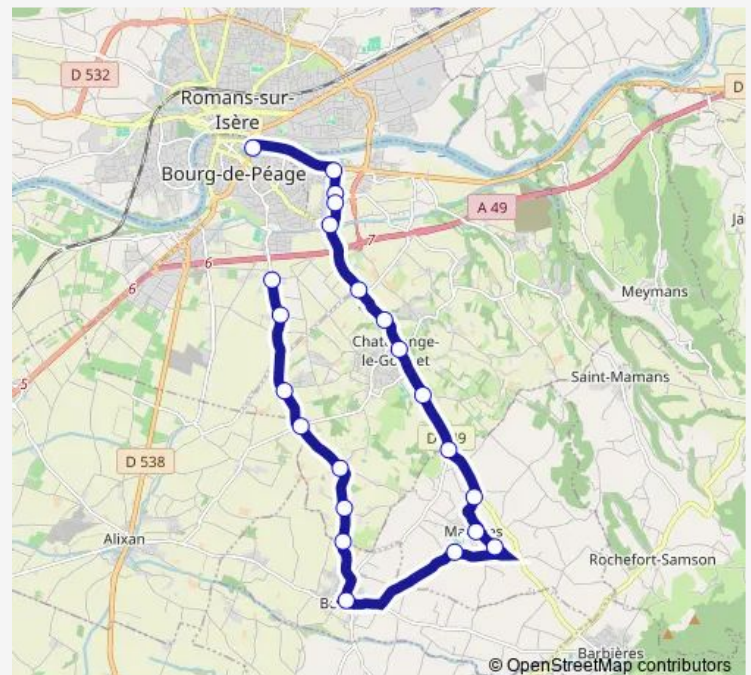

LE Gue

Marches Village

Marches Bas

Conton

Lavoir

LES Routes

Couppier

LES Bernards

Millard

Carcaille

Tepier

Route schedule

BDP College DE L'Europe — LE Pit

Monday 15:20-18:20

Tuesday 15:20-18:20

Wednesday 11:20

Thursday 15:20-18:20

Friday 15:20-18:20

Saturday —

Sunday —

Route info

Direction: BDP College DE L'Europe

Stops: 22

Trip Duration: 0 hour 37 min

856 — Ligne 840

856 Bus time schedules and route maps are available in an offline PDF at busmaps.com. Use the busmaps.com website to see live bus times, train schedule or subway schedule, and step-by-step directions for all public transit in Valence