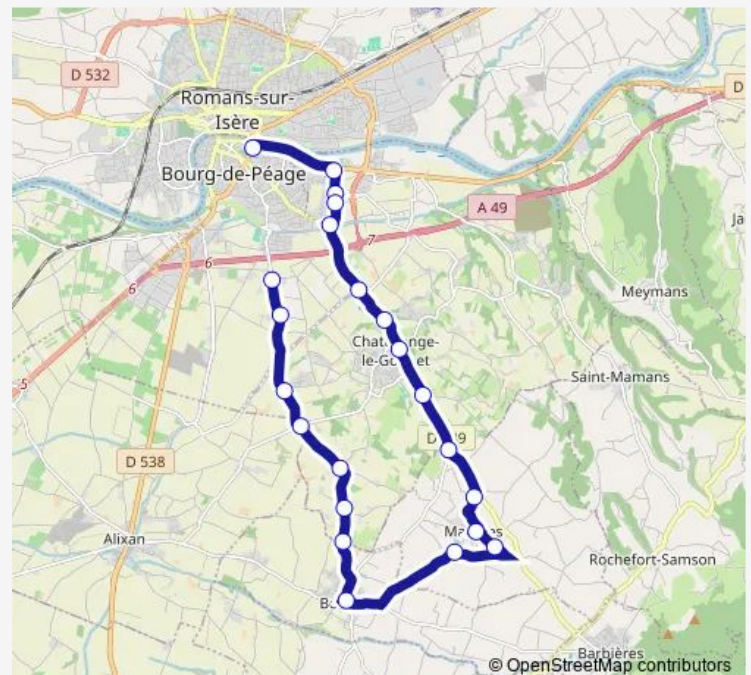

Bus 856 Ligne 840

[Go to website](#)

Direction

BDP College DE L'Europe — LE Pit

22 stops

[Open route schedule](#)

BDP College DE L'Europe

Pizancon Centre

Chatuzange Gendarmerie

Village DE Sante

Pont DES Seigneurs

Chanterelles

Charlieu

Chatuzange Mairie

Part Dieu

Marches Gare

LE Gue

Marches Village

Marches Bas

Conton

Lavoir

LES Routes

Couppier

LES Bernards

Millard

Carcaille

Tepier

Route schedule

BDP College DE L'Europe — LE Pit

Monday 15:20-18:20

Tuesday 15:20-18:20

Wednesday 11:20

Thursday 15:20-18:20

Friday 15:20-18:20

Saturday —

Sunday —

Route info

Direction: BDP College DE L'Europe

Stops: 22

Trip Duration: 0 hour 37 min

856 — Ligne 840