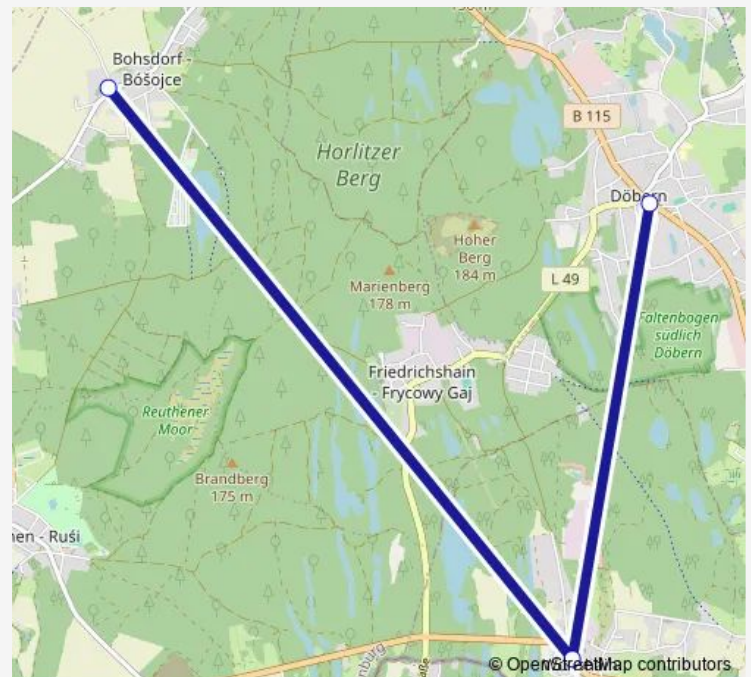

DirectionFelixsee OT Bohsdorf Wendeplatz, v Hornow Ausbau —
Döbern Deutsches Haus, Mast2

3 stops

[Open route schedule](#)

Felixsee OT Bohsdorf Wendeplatz, v Hornow Ausbau

Tschernitz Wolfshain Mitte, n Felixsee Friedrichshain-
großdüb

Döbern Deutsches Haus, Mast2

Route schedule

Felixsee OT Bohsdorf Wendeplatz, v Hornow Ausbau —
Döbern Deutsches Haus, Mast2

Monday	06:30
Tuesday	06:30
Wednesday	06:30
Thursday	06:30
Friday	06:30
Saturday	—
Sunday	—

Route info

Direction: Felixsee OT Bohsdorf Wendeplatz, v Hornow
Ausbau

Stops: 3

Trip Duration: 0 hour 28 min

856 Bus time schedules and route maps are available in an offline PDF at busmaps.com. Use the busmaps.com website to see live bus times, train schedule or subway schedule, and step-by-step directions for all public transit in Leknica