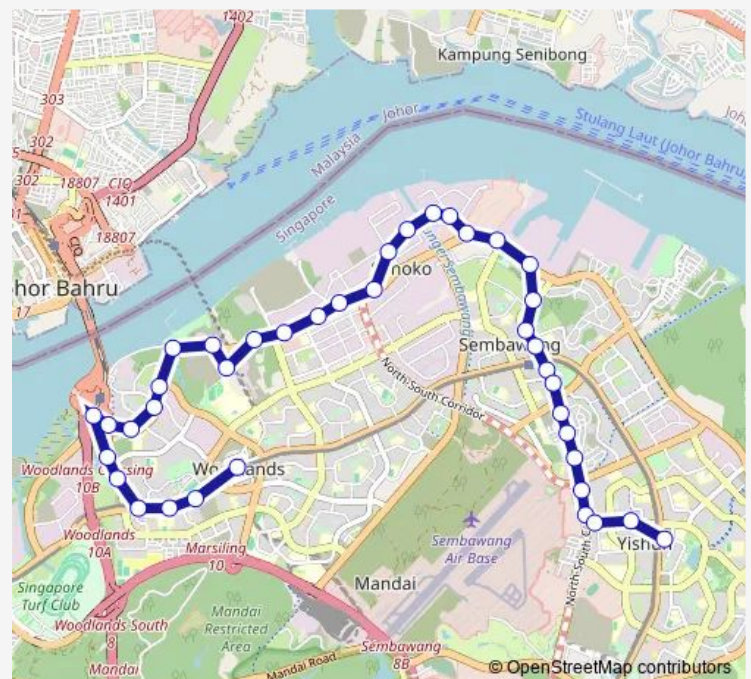

Thursday 05:30

Friday 05:30

Saturday 05:30

Sunday 05:30

Route info

Direction: Yishun Int

Stops: 37

Trip Duration: 1 hour 5 min