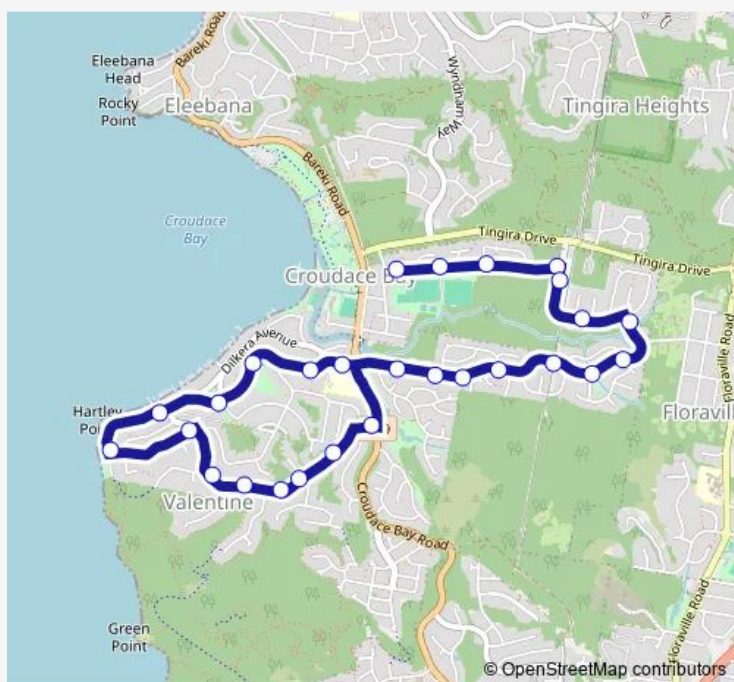

Tallawalla Rd Before Berringar Rd

Berringar Rd After Tallawalla Rd

Berringar Rd At Allambee Pl

Dilkera Av At Andrew Rd

Dilkera Av At Albert St

Albert St At Andrew Rd

Route schedule

Parklea Av Opp Valentine Eleebana Netball Club — Valentine Public School, Tallawalla Rd

| | |
|-----------|-------|
| Monday | 09:00 |
| Tuesday | 09:00 |
| Wednesday | 09:00 |
| Thursday | 09:00 |
| Friday | 09:00 |
| Saturday | — |
| Sunday | — |

Route info

Direction: Parklea Av Opp Valentine Eleebana Netball Club

Stops: 27

Trip Duration: 0 hour 15 min

Andrew Rd Opp Frederick St

Andrew Rd Opp Roma Rd

Andrew Rd Opp Leichhardt Rd

Andrew Rd At Minter St

Andrew Rd Before Berringar Rd

Andrew Rd At Croudace Bay Rd