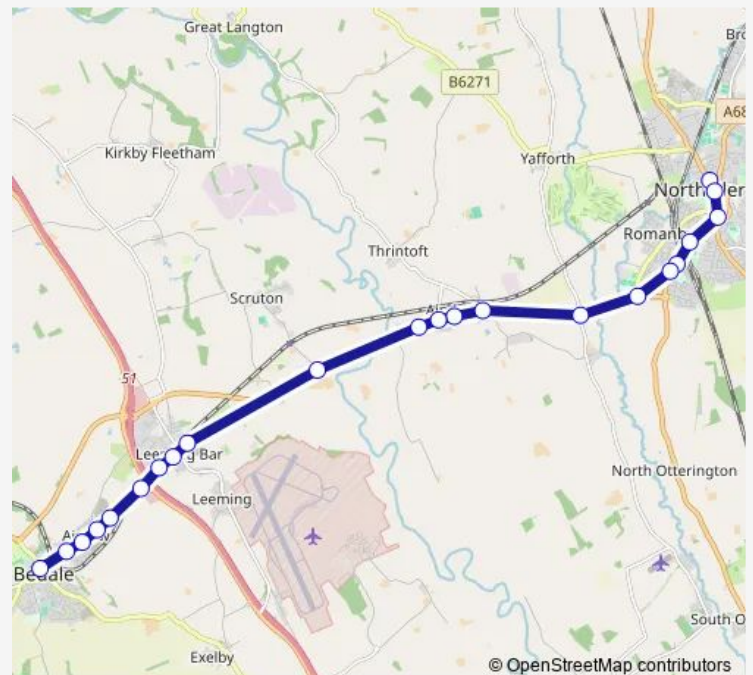

Wyndale

Garden Centre

St Mary & St Josephs Church

Route schedule

The Buck Inn — Market Place

Monday	—
Tuesday	—
Wednesday	—
Thursday	—
Friday	—
Saturday	—
Sunday	18:45

Route info

Direction: The Buck Inn

Stops: 22

Trip Duration: 0 hour 20 min

856 — Northallerton - Gayle

BusMaps

Direction

Market Place — The Buck Inn

21 stops

[Open route schedule](#)

—

Saturday

—

Sunday

09:05

Route info

Direction: Market Place

Stops: 21