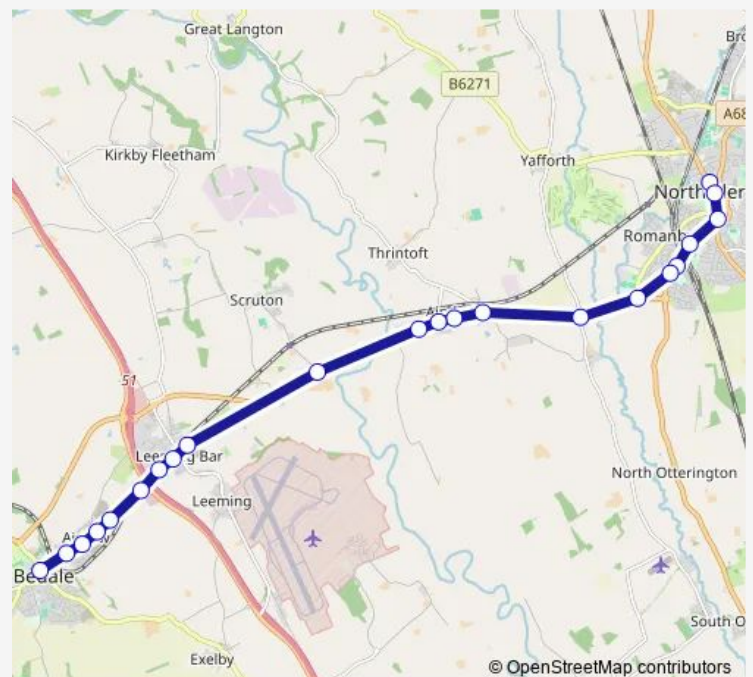

Cromwell Drive

Morton Grange

Scruton Lane End

Fairview Flats

White Rose Hotel

Potlands

Motel A1 junction

Rigby Terrace

Wyndale

Garden Centre

St Mary & St Josephs Church

Route schedule

The Buck Inn — Market Place

Monday	—
Tuesday	—
Wednesday	—
Thursday	—
Friday	—
Saturday	—
Sunday	18:45

Route info

Direction: The Buck Inn

Stops: 22

Trip Duration: 0 hour 20 min

■ 856 — Northallerton - Gayle

BusMaps

Direction

Market Place — The Buck Inn

21 stops

[Open route schedule](#)

—

Saturday

—

Sunday

09:05

Route info

Direction: Market Place

Stops: 21