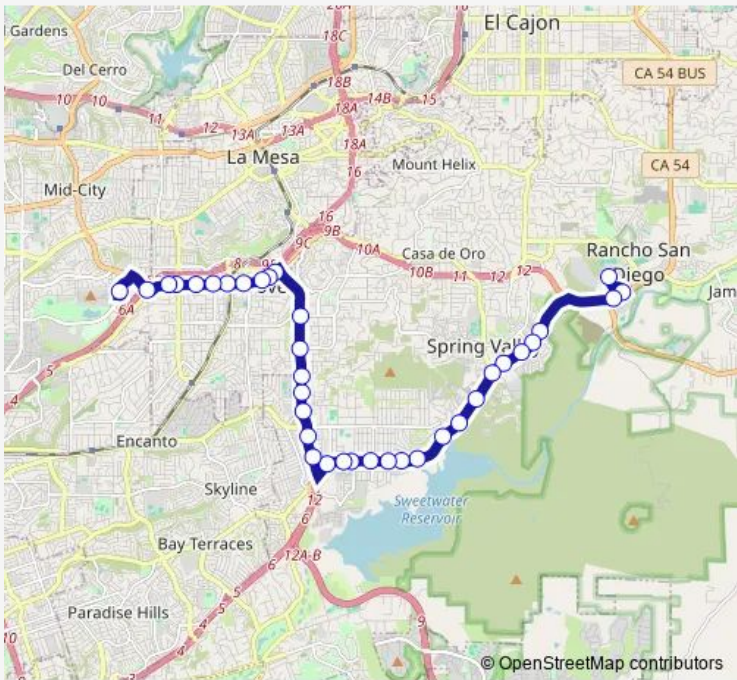

Direction
 Cuyamaca College — Grove Transit Center
 36 stops
[Open route schedule](#)

- Cuyamaca College
- Cuyamaca College Dr & Jamacha Rd
- Jamacha Rd & Campo Rd
- Jamacha Bl & Trace Rd
- Jamacha Bl & Calavo Dr
- Jamacha Bl & Lamplighter Village
- Jamacha Bl & Ramundo Way
- Jamacha Bl & Sweetwater Springs Bl
- Jamacha Bl & Spring Glen Ln
- Jamacha Bl & Whitestone Rd
- Jamacha Bl & Maya St
- Jamacha Bl & San Diego St
- Jamacha Bl & San Juhn St
- Jamacha Bl & La Presa Av
- Jamacha Bl & Grand Av
- Jamacha Bl & Kempton St
- Jamacha Bl & Thayer Dr
- Jamacha Bl & Gillispie Dr
- Sweetwater Rd & Orville St
- Sweetwater Rd & St George St
- Sweetwater Rd & Spring Vista Wy

Route schedule
 Cuyamaca College — Grove Transit Center

Monday	05:27-20:42
Tuesday	05:27-20:42
Wednesday	05:27-20:42
Thursday	05:27-20:42
Friday	05:27-20:42
Saturday	05:27-20:42
Sunday	05:27-20:42

Route info
 Direction: Cuyamaca College
 Stops: 36
 Trip Duration: 0 hour 46 min

856 — Sdsu - Cuyamaca College **BusMaps**

Sweetwater Rd & Harness St

Sweetwater Rd & Blossom Ln

Sweetwater Rd & Tyler St

Sweetwater Rd & Troy St

Broadway & Sweetwater Rd

Broadway & St John's Plaza

Broadway & Washington St

Stops: 46

Trip Duration: 1 hour 3 min

Broadway & Sweetwater Rd

Broadway & St John's Plaza

Broadway & Washington St

Broadway & Grove St

Broadway & Main St (Lemon Grove Depot)

Broadway & Buena Vista Av