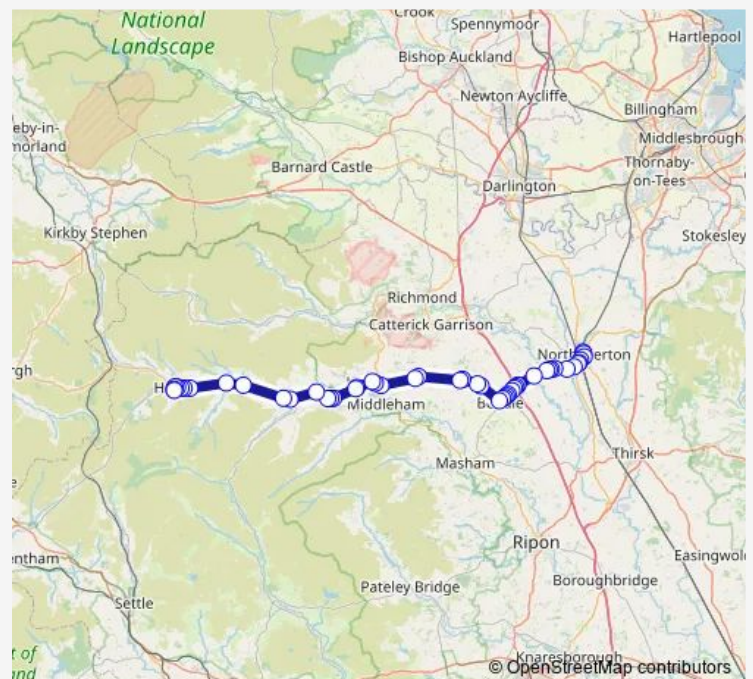

Thursday —

Friday —

Saturday —

Sunday

09:05-17:25

Route info

Direction: Gayle Village

Stops: 48

Trip Duration: 1 hour 20 min

856

BusMaps

Hill Top

The Green Tree

Old Rectory

Coronation Road

St Gregorys Church