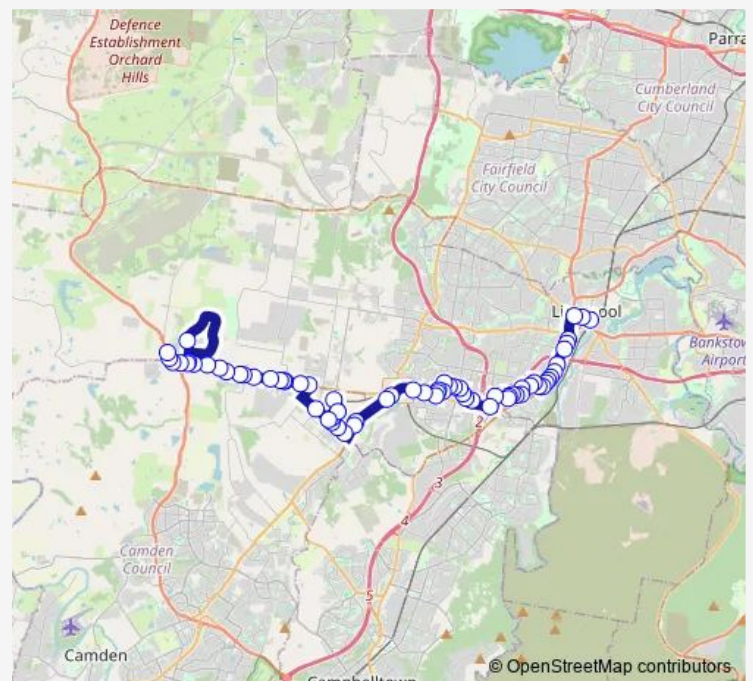

Eastwood Rd After Bringelly Rd

Eastwood Rd At Ingleburn Rd

121 Eastwood Rd

Heath Rd At Eastwood Rd

Rickard Rd After Ingleburn Rd

Rickard Rd Opp Leppington Public School

Leppington Station, Stand A

Edmondson Av After Bringelly Rd

Edmondson Av Opp Scalabrini Village

Edmondson Av Before Seventh Av

Bringelly Rd Opp Cowpasture Rd

Route schedule

Wentworth Rd Bus Bay — Liverpool Boys High School, Forbes St

Monday 07:06

Tuesday 07:06

Wednesday 07:06

Thursday 07:06

Friday —

Saturday —

Sunday —

Route info

Direction: Wentworth Rd Bus Bay

Stops: 58

Trip Duration: 1 hour 21 min

856 — Liverpool to Bringelly

Camden Valley Way At Horningsea Park Dr

William Carey Christian School, Camden Valley Way

Corfield Rd Before Braidwood Dr

Braidwood Dr Opp Brooman St

Braidwood Dr Opp Minnamurra Cct