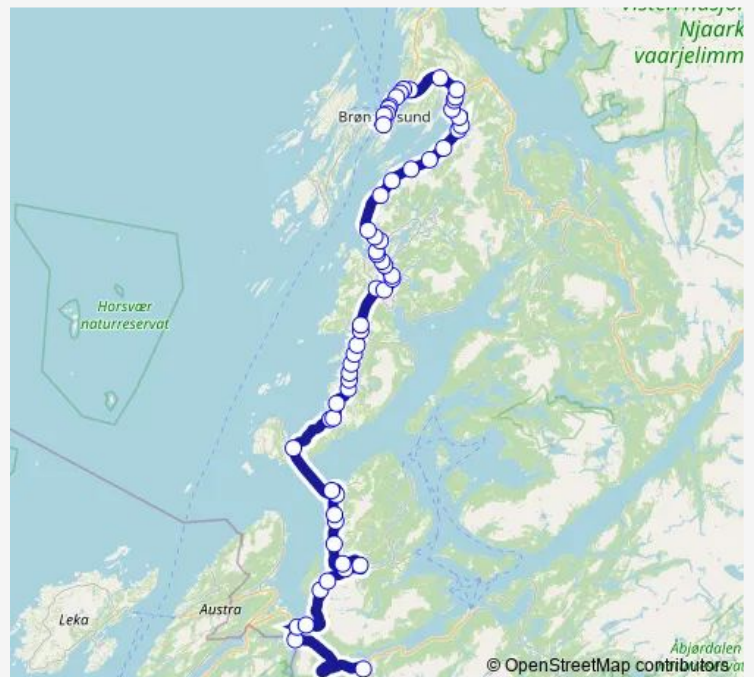

Saturday —

Sunday —

Route info

Direction: Rossvika

Stops: 47

Trip Duration: 1 hour 15 min

18-144 — Brønnøysund-Sømna-Bindal

Berg