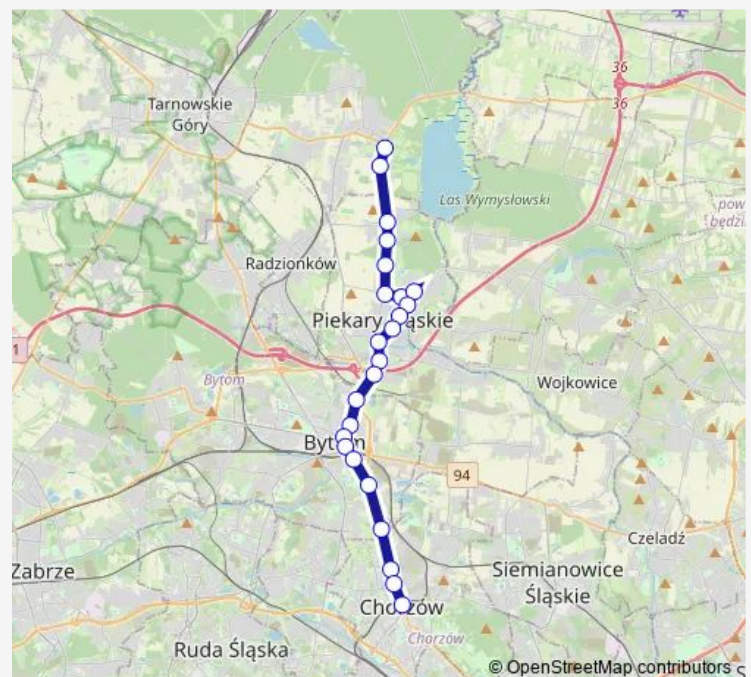

### Route schedule

Świerklaniec Park — Chorzów Rynek

Monday 04:48

Tuesday 04:48

Wednesday 04:48

Thursday 04:48

Friday 04:48

Saturday —

### Route info

Direction: Świerklaniec Park

Stops: 24

Trip Duration: 0 hour 46 min

Chorzów Nowa

Chorzów Plac Powstańców Śl.

Chorzów Rynek

192 Bus time schedules and route maps are available in an offline PDF at [busmaps.com](https://busmaps.com). Use the [busmaps.com](https://busmaps.com) website to see live bus times, train schedule or subway schedule, and step-by-step directions for all public transit in Piekary Śląskie