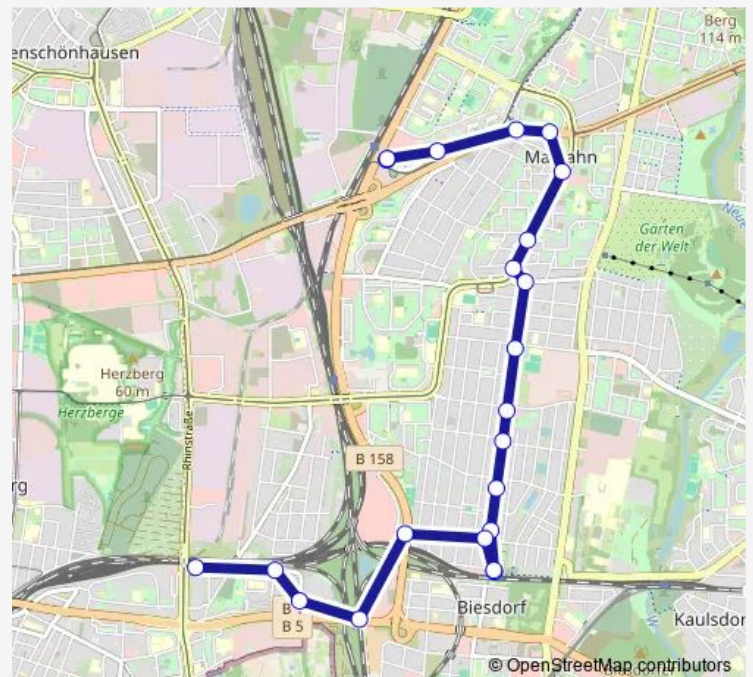

Rebhuhnweg

Hinter der Mühle

Alt-Marzahn

Adersleber Weg

Heliosstr.

Elisabethstr./Oberfeldstr.

Cecilienstr./Oberfeldstr.

Eitelstr.

Buschiner Str.

Biesdorfer Promenade

Roßlauer Str.

S Biesdorf

S Biesdorf

Roßlauer Str.

Bentschener Weg

Märkische A./Alt-Friedrichsfelde

### Route schedule

S Marzahn — S Friedrichsfelde Ost

Monday	04:30-00:10 <sup>+1</sup>
Tuesday	04:30-00:10 <sup>+1</sup>
Wednesday	04:30-00:10 <sup>+1</sup>
Thursday	04:30-00:10 <sup>+1</sup>
Friday	04:30-00:10 <sup>+1</sup>
Saturday	05:30-00:10 <sup>+1</sup>
Sunday	05:31-00:10 <sup>+1</sup>

### Route info

Direction: S Marzahn

Stops: 23

Trip Duration: 0 hour 23 min

Gensinger Str. Nord

S Friedrichsfelde Ost

192 Bus time schedules and route maps are available in an offline PDF at [busmaps.com](https://busmaps.com). Use the [busmaps.com](https://busmaps.com) website to see live bus times, train schedule or subway schedule, and step-by-step directions for all public transit in Berlin