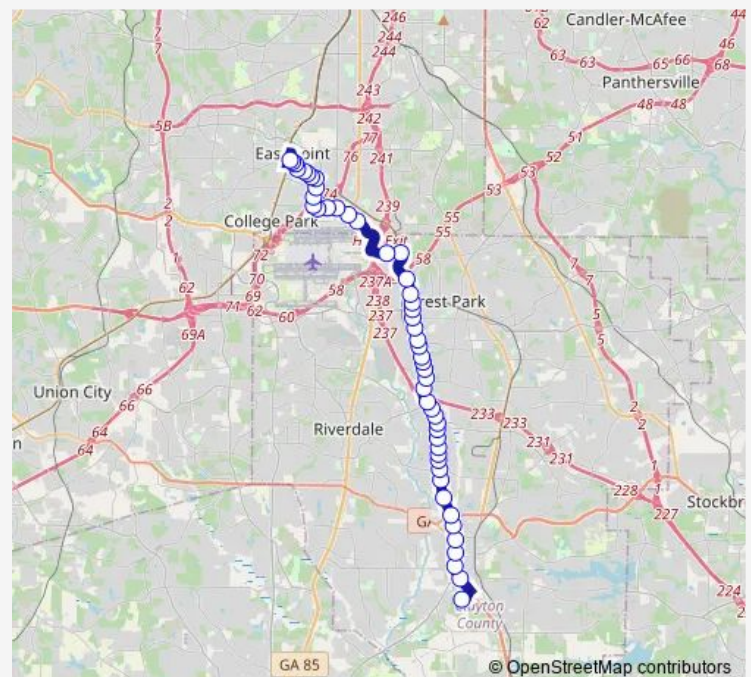

RN Martin ST @ Randall St

S Martin ST @ Bayard St

S Martin ST @ 3125

Norman Berry DR @ S Martin St

Norman Berry DR @ Willingham Dr

Bobby Brown Pkwy @ Cambridge Ave

Bobby Brown Pkwy @ Virginia Ave

Inner Loop RD @ Woolman Pl

N Inner Loop RD @ Delta Blvd

Perry J Hudson Pkwy @ Rainey Ave

Perry J Hudson Pkwy @ Atlanta Ave

Charles W Grant Pkwy @ International Pkwy

OLD Dixie RD @ Charles W Grant Pkwy

OLD Dixie RD @ Southpoint Dr

OLD Dixie RD @ OLD Dixie Hwy

### Route schedule

East Point Station — Justice Center BUS Transit Station

Monday 05:45-23:45

Tuesday 05:45-23:45

Wednesday 05:45-23:45

Thursday 05:45-23:45

Friday 05:45-23:45

Saturday 05:45-23:45

### Route info

Direction: East Point Station

Stops: 49

Trip Duration: 0 hour 51 min

192 — Old Dixie / Tara Boulevard

OLD Dixie RD @ Agnew Dr

OLD Dixie RD @ Penney Rd

OLD Dixie RD @ Brecken Ridge