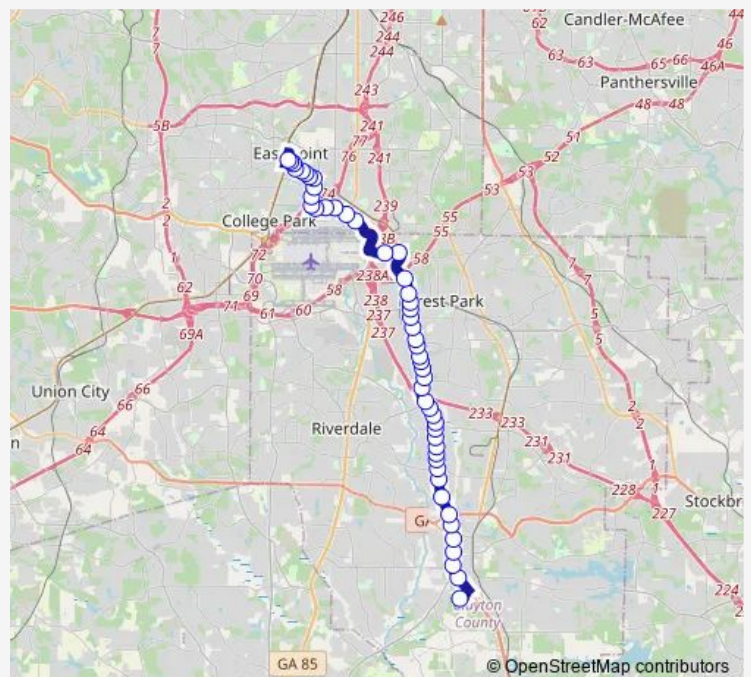

BOBBY BROWN PKWY @ VIRGINIA AVE

INNER LOOP RD @ WOOLMAN PL

N INNER LOOP RD @ DELTA BLVD

PERRY J HUDSON PKWY @ RAINEY AVE

PERRY J HUDSON PKWY @ ATLANTA AVE

CHARLES W GRANT PKWY @ INTERNATIONAL PKWY

OLD DIXIE RD @ CHARLES W GRANT PKWY

OLD DIXIE RD @ SOUTHPOINT DR

OLD DIXIE RD @ OLD DIXIE HWY

OLD DIXIE RD @ FOREST PKWY

OLD DIXIE RD @ BARNETT RD

Route schedule

EAST POINT STATION — JUSTICE CENTER BUS TRANSIT STATION

Monday	05:45-23:45
Tuesday	05:45-23:45
Wednesday	05:45-23:45
Thursday	05:45-23:45
Friday	05:45-23:45
Saturday	05:45-23:45
Sunday	05:45-23:45

Route info

Direction: EAST POINT STATION

Stops: 49

Trip Duration: 0 hour 52 min

192 — Old Dixie / Tara Boulevard

OLD DIXIE RD @ AGNEW DR

OLD DIXIE RD @ PENNEY RD

OLD DIXIE RD @ BRECKEN RIDGE

OLD DIXIE RD @ SOUTHPARK DR

OLD DIXIE RD @ JOHNSON RD

OLD DIXIE RD @ SYLVIA DR

OLD DIXIE RD @ MORROW RD

OLD DIXIE RD @ OLD DIXIE WAY

OLD DIXIE RD @ UPPER RIVERDALE RD

OLD DIXIE RD @ HOLIDAY BLVD

TARA BLVD @ ARROWHEAD BLVD