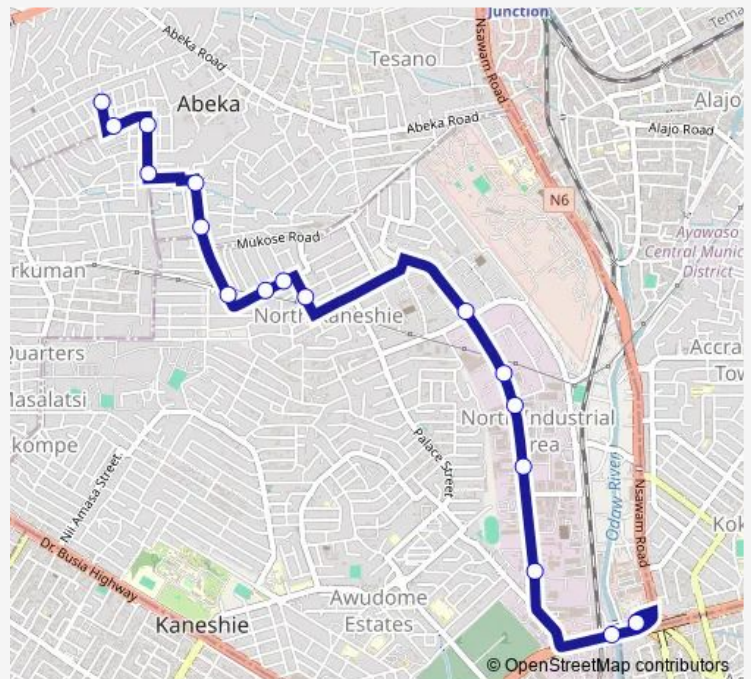

Bus 192 Fadama Last stop ↔ Circle

[Go to website](#)

Direction

Circle — New Fadama

17 stops

[Open route schedule](#)

- Circle
- Circle Neoplan Station
- Fan Milk Junction
- Ashfoam
- Ashfoam Junction
- Access Bank
- Melcom
- Adodo
- CMB Flats
- Amankwah
- Demod
- Point 4
- Point 4 (last stop)
- Market
- Musulley
- School
- New Fadama

Route schedule

Circle — New Fadama

Monday	06:00
Tuesday	06:00
Wednesday	06:00
Thursday	06:00
Friday	06:00
Saturday	06:00
Sunday	06:00

Route info

Direction: Circle

Stops: 17

Trip Duration: 1 hour 3 min

192 — Fadama Last stop ↔ Circle

Direction

New Fadama — Circle

18 stops

[Open route schedule](#)

New Fadama

New Fadama (Market)

Nii Darko Street

North Last Stop

Direction: New Fadama

Stops: 18

Trip Duration: 0 hour 57 min

192 Bus time schedules and route maps are available in an offline PDF at busmaps.com. Use the busmaps.com website to see live bus times, train schedule or subway schedule, and step-by-step directions for all public transit in Accra