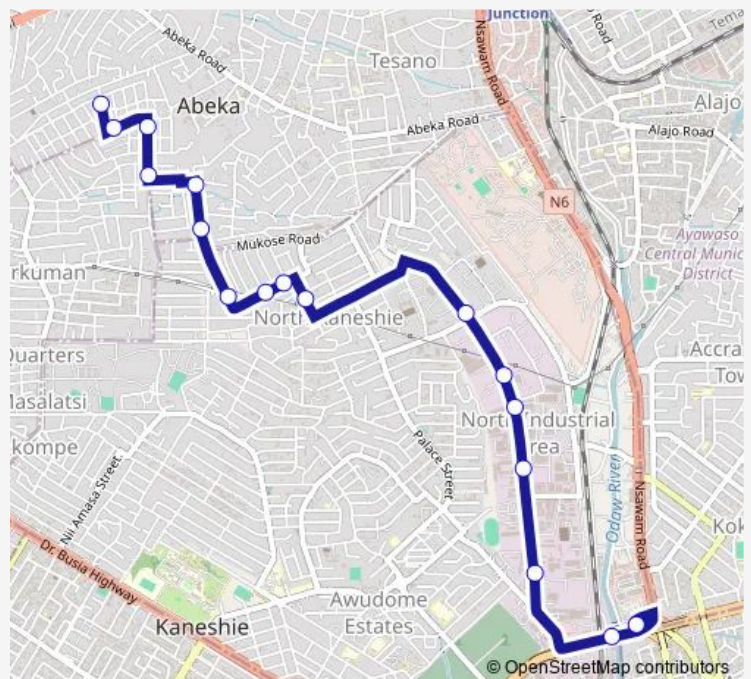

Bus 192 Fadama Last stop ↔ Circle

[Go to website](#)

Direction

Circle — New Fadama

17 stops

[Open route schedule](#)

- Circle
- Circle Neoplan Station
- Fan Milk Junction
- Ashfoam
- Ashfoam Junction
- Access Bank
- Melcom
- Adodo
- CMB Flats
- Amankwah
- Demod
- Point 4
- Point 4 (last stop)
- Market
- Musulley
- School
- New Fadama

Route schedule

Circle — New Fadama

Monday	06:00
Tuesday	06:00
Wednesday	06:00
Thursday	06:00
Friday	06:00
Saturday	06:00
Sunday	06:00

Route info

Direction: Circle

Stops: 17

Trip Duration: 1 hour 3 min

192 — Fadama Last stop ↔ Circle

Direction

New Fadama — Circle

18 stops

[Open route schedule](#)

New Fadama

New Fadama (Market)

Nii Darko Street

North Last Stop

Monday	06:00
Tuesday	06:00
Wednesday	06:00
Thursday	06:00
Friday	06:00
Saturday	06:00
Sunday	06:00

Route info

Direction: New Fadama

Stops: 18

Trip Duration: 0 hour 57 min

192 Bus time schedules and route maps are available in an offline PDF at busmaps.com. Use the busmaps.com website to see live bus times, train schedule or subway schedule, and step-by-step directions for all public transit in Accra