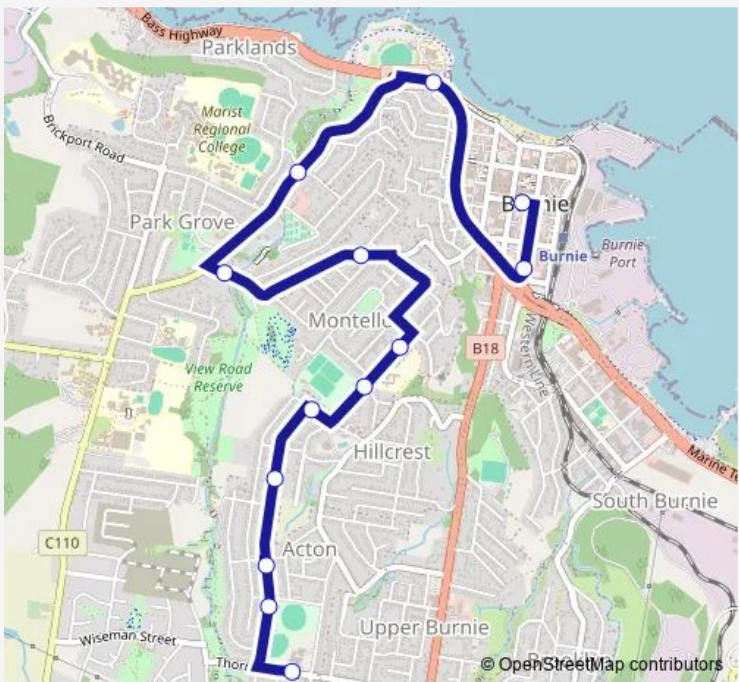

Bus 192 Acton via Upper Burnie

[Go to website](#)

Direction
 No.47 Thorne St (opp. Acton Child Centre) — Burnie City Terminus
 13 stops
[Open route schedule](#)

- No.47 Thorne St (opp. Acton Child Centre)
- No.102 Payne St
- No.84 Payne St
- Stop 20, No.42 Payne St
- Stop 19, No.34 Terrylands St
- Stop 17, No.80 Bird St
- Stop 16, No.52 Bird St
- Stop 10, No.53 View Road
- Stop 5, No.125 View Rd
- Stop 3, West Park Grove near Burnie Park
- Stop 1, No.2 Bass Hwy
- No.118 Wilson St (Outside Mcdonalds)
- Burnie City Terminus

Route schedule
 No.47 Thorne St (opp. Acton Child Centre) — Burnie City Terminus

Monday	08:34-12:13
Tuesday	08:34-12:13
Wednesday	08:34-12:13
Thursday	08:34-12:13
Friday	08:34-12:13
Saturday	—
Sunday	—

Route info
 Direction: No.47 Thorne St (opp. Acton Child Centre)
 Stops: 13
 Trip Duration: 0 hour 15 min

192 — Acton via Upper Burnie **BusMaps**

Direction

Burnie Interchange Stop A, No.43 Cattley St — No.47 Thorne St (opp. Acton Child Centre)

5 stops

[Open route schedule](#)

Burnie Interchange Stop A, No.43 Cattley St

Stop 32, No.171 Mount St

Stop 31, No.197 Mount Street

Stop 28, No.1/25 Thorne St

No.47 Thorne St (opp. Acton Child Centre)

Route schedule