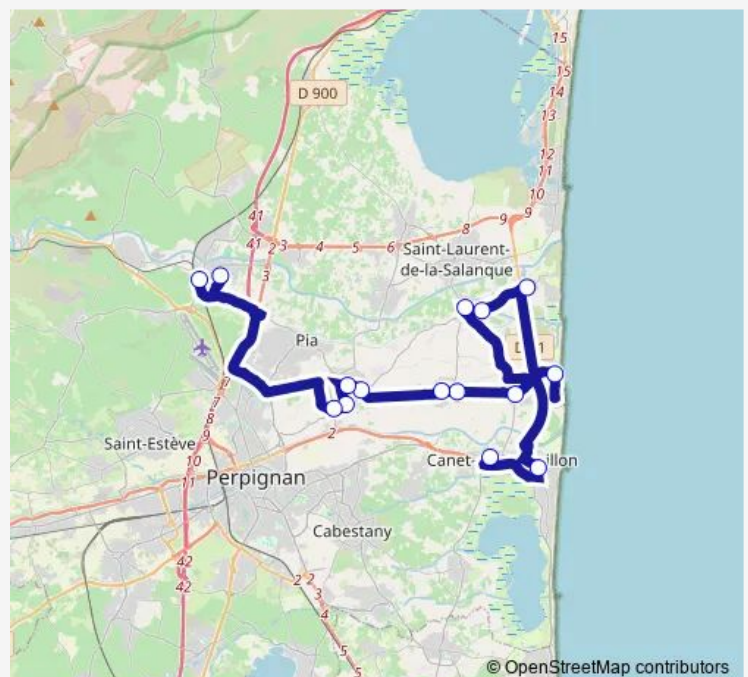

Tuesday —

Wednesday 07:13

Thursday —

Friday —

Saturday —

Sunday —

Route info

Direction: Canet Village

Stops: 15

Trip Duration: 1 hour 8 min

Direction

Collège Joffre — Canet Village

15 stops

[Open route schedule](#)

Collège Joffre

Lycée Agricole

Monday 16:45

Tuesday 16:45

Wednesday —

Thursday 16:45

Friday 16:45

Saturday —

Sunday —

Route info

Direction: Lycée Agricole

Stops: 30

Trip Duration: 1 hour 53 min

Eolienne

Hôtel de Ville

Casenobe

Canigou

Réart