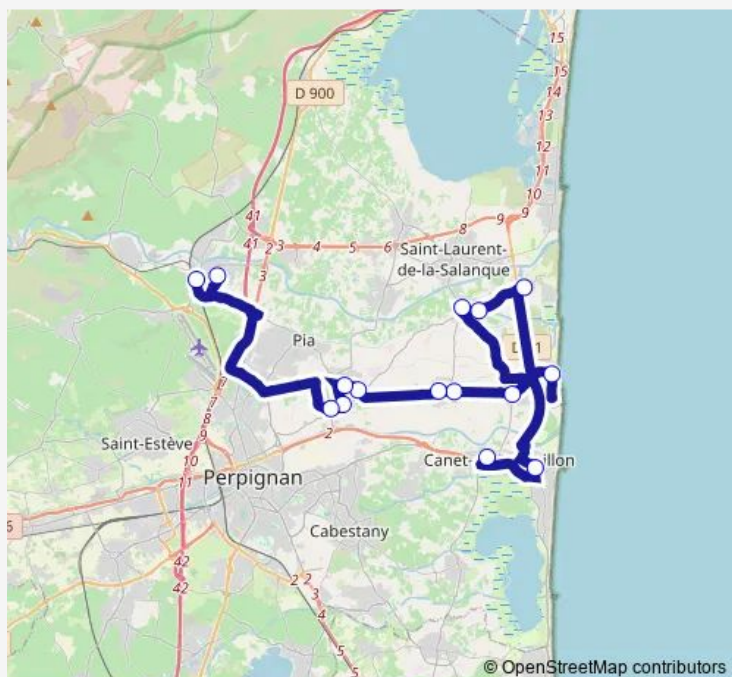

Tuesday —

Wednesday 07:13

Thursday —

Friday —

Saturday —

Sunday —

Route info

Direction: Canet Village

Stops: 15

Trip Duration: 1 hour 8 min

Direction

Collège Joffre — Canet Village

15 stops

[Open route schedule](#)

Collège Joffre

Lycée Agricole

Monday 16:45

Tuesday 16:45

Wednesday —

Thursday 16:45

Friday 16:45

Saturday —

Sunday —

Route info