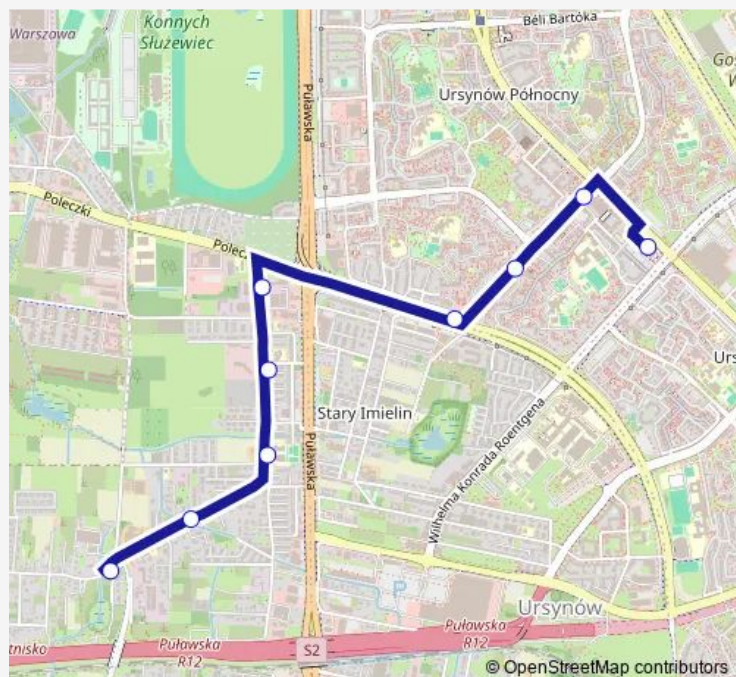

### Route schedule

Krasnowola — Ursynów Płd.

Monday 04:54-22:54

Tuesday 04:54-22:54

Wednesday 04:54-22:54

Thursday 04:54-22:54

Friday 04:54-22:54

Saturday 04:54-22:54

### Route info

Direction: Krasnowola

Stops: 10

Trip Duration: 0 hour 14 min