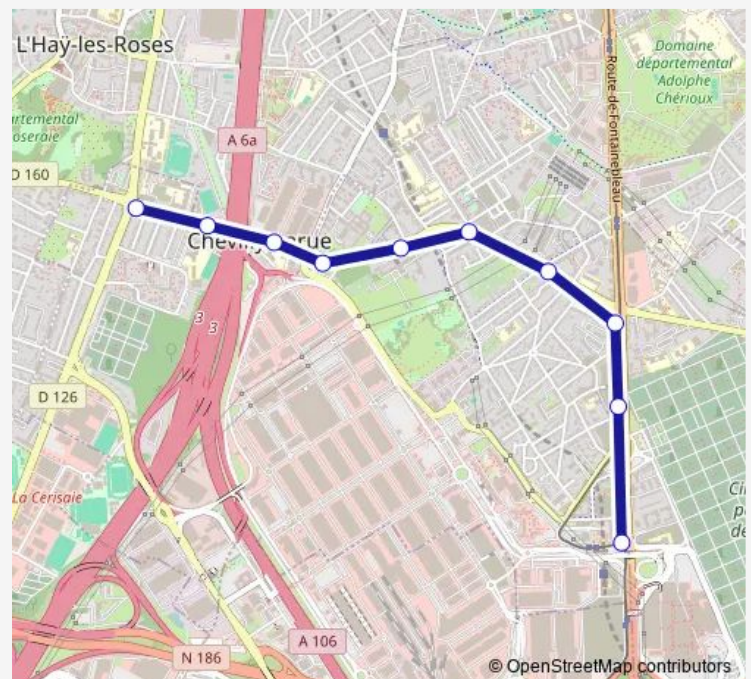

## Bus 192 (Robinson RER <-> LE COR DE Chasse - LA Belle Epine) - Aller

[Go to website](#)

### Direction

Jean Mermoz - General DE Gaulle — LE COR DE Chasse - LA Belle Epine

10 stops

[Open route schedule](#)

Jean Mermoz - General DE Gaulle

Cimetiere Communal

Mairie DE Chevilly-Larue

Centre Culturel - Andre Malraux

### Route schedule

Jean Mermoz - General DE Gaulle — LE COR DE Chasse - LA Belle Epine

Monday —

Tuesday —

Wednesday 12:08

Thursday —

Friday —

Saturday —

### Route info

Direction: Jean Mermoz - General DE Gaulle

Stops: 10

Trip Duration: 0 hour 12 min

192 Bus time schedules and route maps are available in an offline PDF at [busmaps.com](https://busmaps.com). Use the [busmaps.com](https://busmaps.com) website to see live bus times, train schedule or subway schedule, and step-by-step directions for all public transit in L'Hay-les-Roses