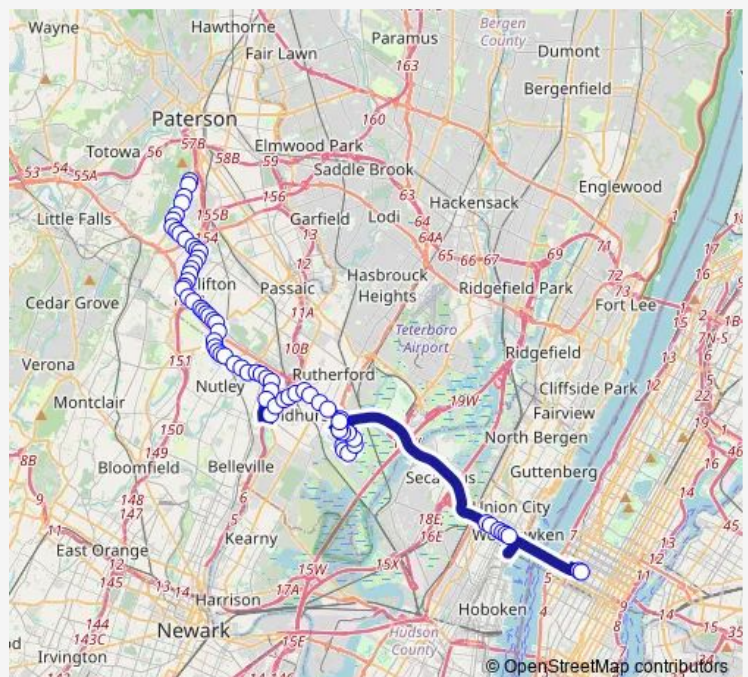

Allwood Park & Ride

Route schedule

Valley RD AT Fenner Ave — PORT AUTHORITY BUS TERMINAL

Monday 09:30-23:42

Tuesday 09:30-23:42

Wednesday 09:30-23:42

Thursday 09:30-23:42

Friday 09:30-23:42

Saturday 06:06-22:08

Sunday 07:00-22:12

Route info

Direction: Valley RD AT Fenner Ave

Stops: 72

Trip Duration: 1 hour 3 min

Allwood RD AT Richfield Terrace

Allwood RD AT Hepburn Rd

Allwood RD AT Champlin Ct

Allwood RD AT NEW Brier Lane

Allwood RD AT Windsor Rd

Allwood RD AT Burlington Rd

Allwood RD AT Orchard Dr

Bloomfield AVE AT Allwood Rd

Bloomfield AVE AT Sylvan Rd

Kingsland ST AT Joerg Ave

Kingsland ST AT Alexander Ave

Kingsland ST AT Edison Ave

Kingsland ST AT Bloomfield Ave

Kingsland ST AT Cathedral Ave

Kingsland ST AT Franklin Ave

Kingsland ST AT Passaic Ave

Kingsland ST AT Lakeside Dr

Kingsland RD AT Walnut St