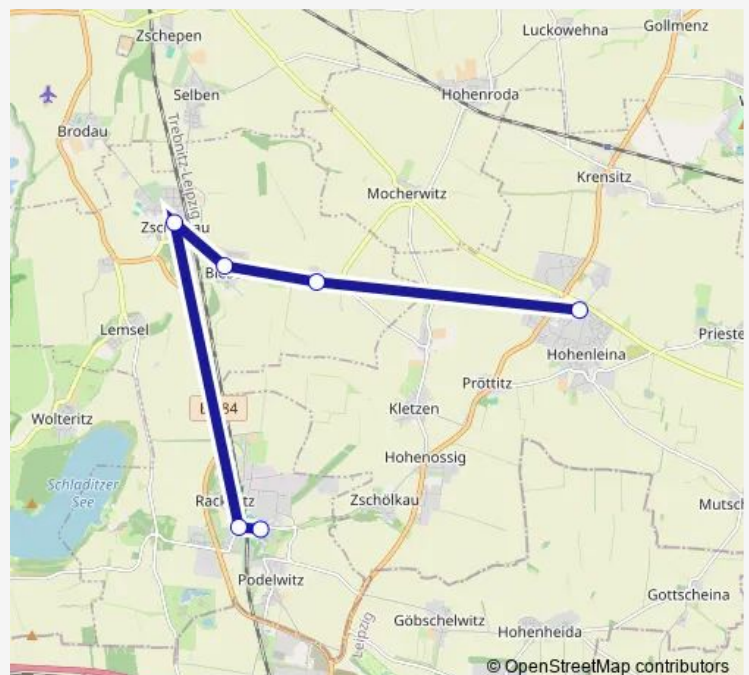

### Direction

Delitzsch, S-Bahnhof Oberer Bahnhof (Bus) — Rackwitz (b. Leipzig), Schule

9 stops

[Open route schedule](#)

Delitzsch, S-Bahnhof Oberer Bahnhof (Bus)

Delitzsch, August-Bebel-Str.

Delitzsch, Gewerbegebiet Süd

Brodau (Döbernitz), Teich

Zschortau, Schule

Lemsel (Zschortau), Am Rittergut

Neuschladitz

Rackwitz (b. Leipzig), Leipziger/Hauptstr.

Rackwitz (b. Leipzig), Schule

### Route schedule

Delitzsch, S-Bahnhof Oberer Bahnhof (Bus) — Rackwitz (b. Leipzig), Schule

Monday 06:53

Tuesday 06:53

Wednesday 06:53

Thursday 06:53

Friday 06:53

Saturday —

### Route info

Direction: Delitzsch, S-Bahnhof Oberer Bahnhof (Bus)

Stops: 9

Trip Duration: 0 hour 25 min