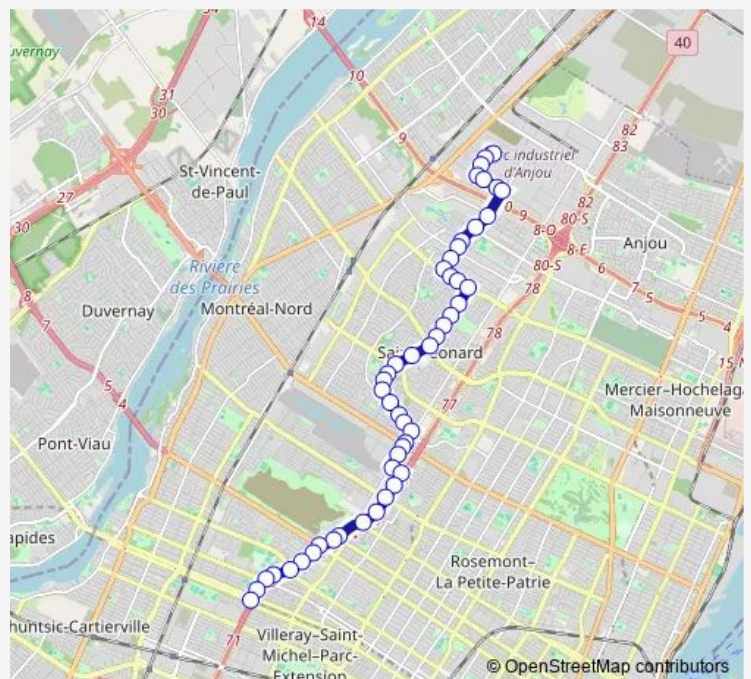

Provencher / Jean-Rivard

Route schedule

Station Crémazie Sud (Crémazie / Lajeunesse) — Centre de transport Anjou

Monday 05:33-01:35⁺¹

Tuesday 05:33-01:35⁺¹

Wednesday 05:33-01:35⁺¹

Thursday 05:33-01:35⁺¹

Friday 05:33-01:35⁺¹

Saturday 05:30-01:42⁺¹

Sunday 05:33-01:35⁺¹

Route info

Direction: Station Crémazie Sud (Crémazie / Lajeunesse)

Stops: 48

Trip Duration: 0 hour 36 min

Provencher / Compiègne

Robert / Cluny

Robert / Narbonne

Robert / D'Artagnan

Robert / Viau

Robert / Nevers

Robert / Lacordaire

Robert / Aimé-Renaud

Robert / des Sables

Robert / Albanel

Stops: 49

Trip Duration: 0 hour 39 min

Robert / Narbonne

Robert / Provencher

Provencher / Compiègne

Provencher / Jean-Rivard

Provencher / d'Assise

25e Avenue / Jarry