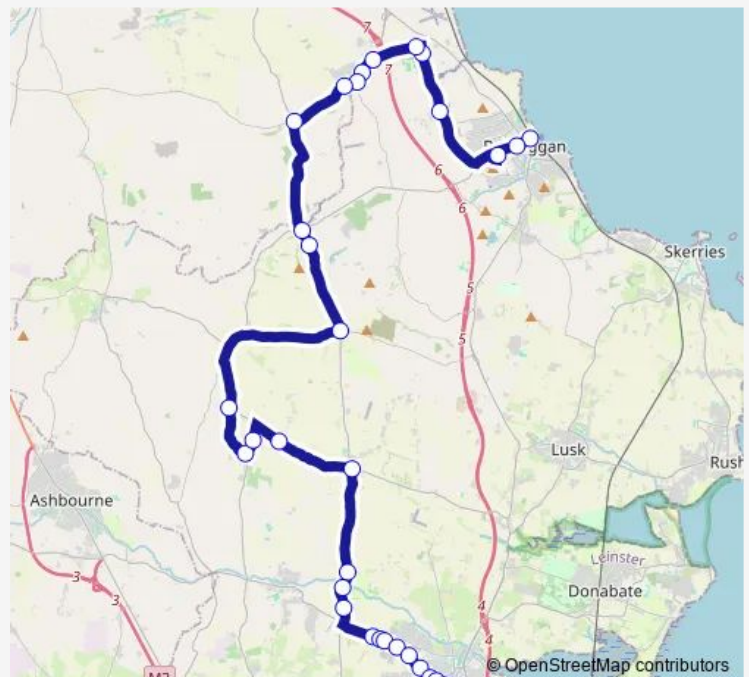

Thursday 06:20-22:35

Friday 06:20-22:35

Saturday 06:20-22:35

Sunday 06:20-22:35

Route info

Direction: Balbriggan Station

Stops: 34

Trip Duration: 1 hour 15 min

Thursday 06:10-23:00

Friday 06:10-23:00

Saturday 06:10-23:00

Sunday 06:10-23:00

Route info

Direction: Swords Pavilions Sc

Stops: 34

Trip Duration: 1 hour 15 min