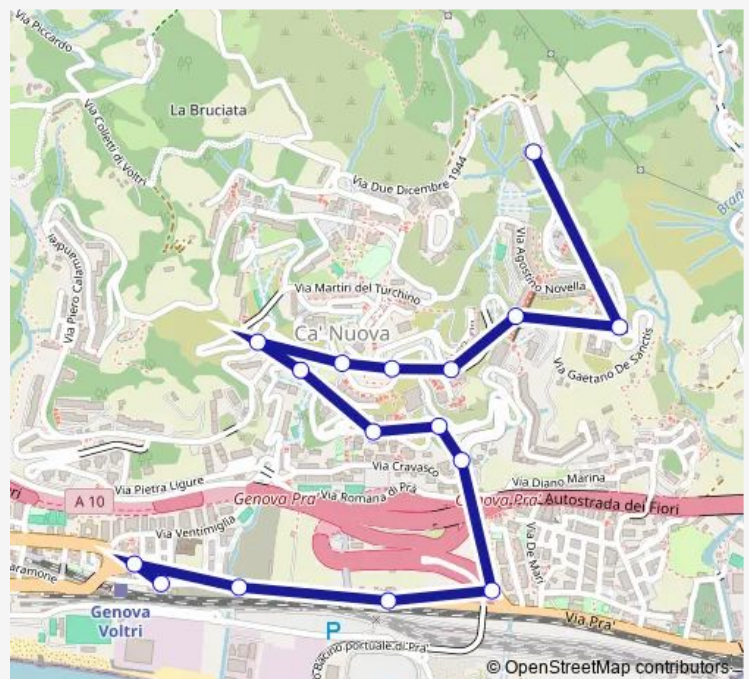

Route schedule

Voltri FS/Capolinea — DUE Dicembre 3/Adaglio

Monday 05:19-20:20

Tuesday 05:19-20:20

Wednesday 05:19-20:20

Thursday 05:19-20:20

Friday 05:19-20:20

Saturday 05:19-20:20

Sunday 06:15-20:25

Route info

Direction: Voltri FS/Capolinea

Stops: 20

Trip Duration: 0 hour 14 min

192 — Via Staz.Voltri-V.Martiri Turch.-2 Dic-Staz.Voltri

Direction

Voltri FS/Capolinea — Cornigliano 2/Brighenti

28 stops

[Open route schedule](#)

Voltri FS/Capolinea

PRA' 1/Verrina

PRA' 2/Villa Podesta'

PRA' 3/DE Mari

PRA' 4/Palmaro Centro

PRA' 5/Laura

Thursday 19:32

Friday 19:32

Saturday 19:32

Sunday 21:00

Route info

Direction: Voltri FS/Capolinea

Stops: 28

Trip Duration: 0 hour 19 min